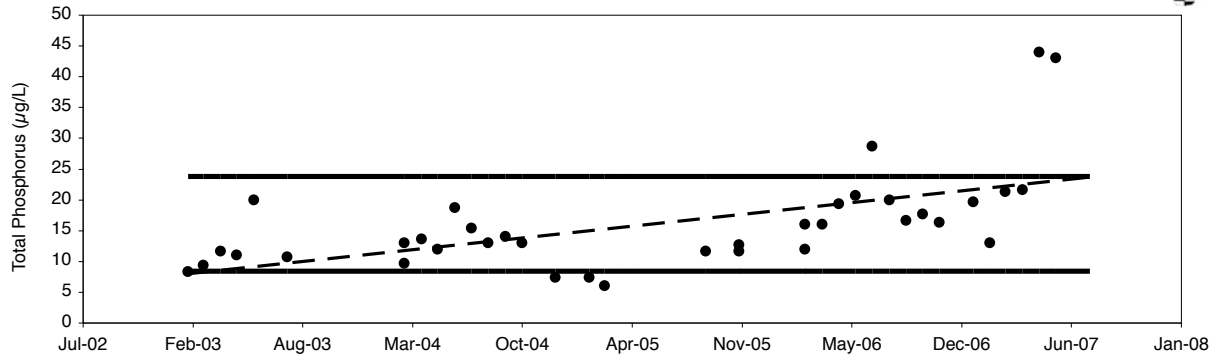

Water Chemistry Trend Analyses

Allen / Walton

Water Chemistry Trend Analyses

Alligator / Walton

Water Chemistry Trend Analyses

Big Red Fish / Walton

Water Chemistry Trend Analyses

Campbell / Walton

Water Chemistry Trend Analyses

Camp Creek / Walton

Water Chemistry Trend Analyses

Deer / Walton

Water Chemistry Trend Analyses

Draper / Walton

Water Chemistry Trend Analyses

Eastern / Walton