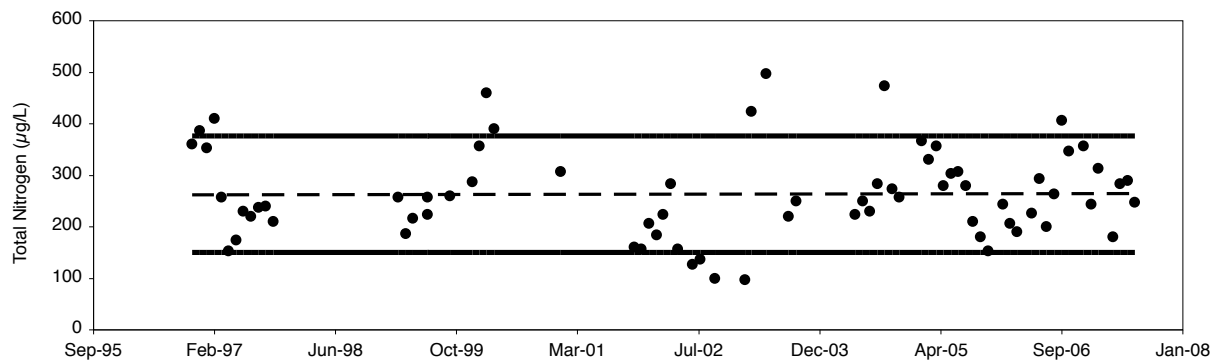

Water Chemistry Trend Analyses

Eastern North / Walton

Water Chemistry Trend Analyses

Grayton / Walton

Water Chemistry Trend Analyses

Little Red Fish / Walton

Water Chemistry Trend Analyses

Morris / Walton

Water Chemistry Trend Analyses

Oyster / Walton

Water Chemistry Trend Analyses

Powell / Walton

Water Chemistry Trend Analyses

Stallworth / Walton

Water Chemistry Trend Analyses

Western / Walton