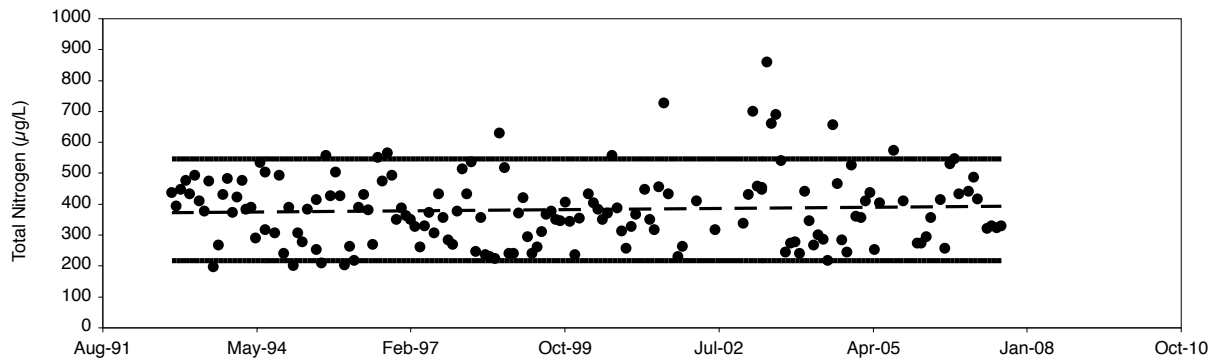

Water Chemistry Trend Analyses

Allen / Walton

Water Chemistry Trend Analyses

Alligator / Walton

Water Chemistry Trend Analyses

Big Red Fish / Walton

Water Chemistry Trend Analyses

Campbell / Walton

Water Chemistry Trend Analyses

Camp Creek / Walton

Water Chemistry Trend Analyses

Deer / Walton

Water Chemistry Trend Analyses

Draper / Walton

Water Chemistry Trend Analyses

Eastern / Walton