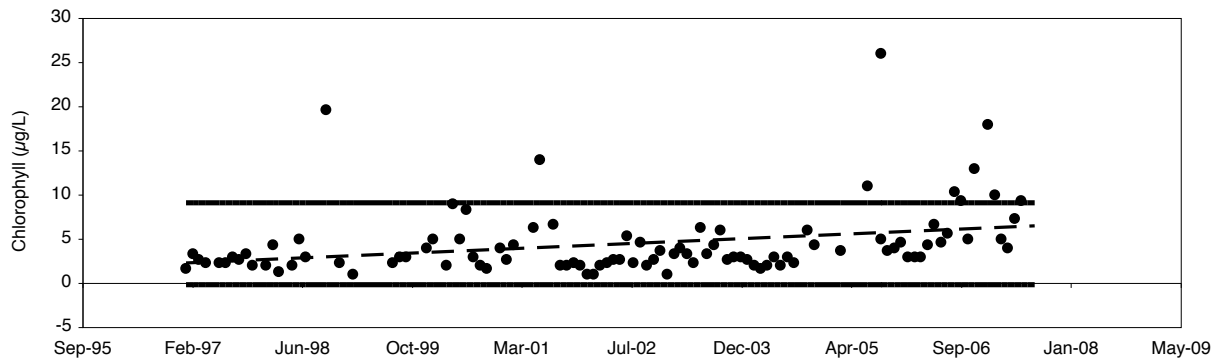

Water Chemistry Trend Analyses

Camp Creek / Walton

Water Chemistry Trend Analyses

Deer / Walton

Water Chemistry Trend Analyses

Draper / Walton

Water Chemistry Trend Analyses

Eastern / Walton

Water Chemistry Trend Analyses

Eastern North / Walton

Water Chemistry Trend Analyses

Grayton / Walton

Water Chemistry Trend Analyses

Little Red Fish / Walton

Water Chemistry Trend Analyses

Morris / Walton