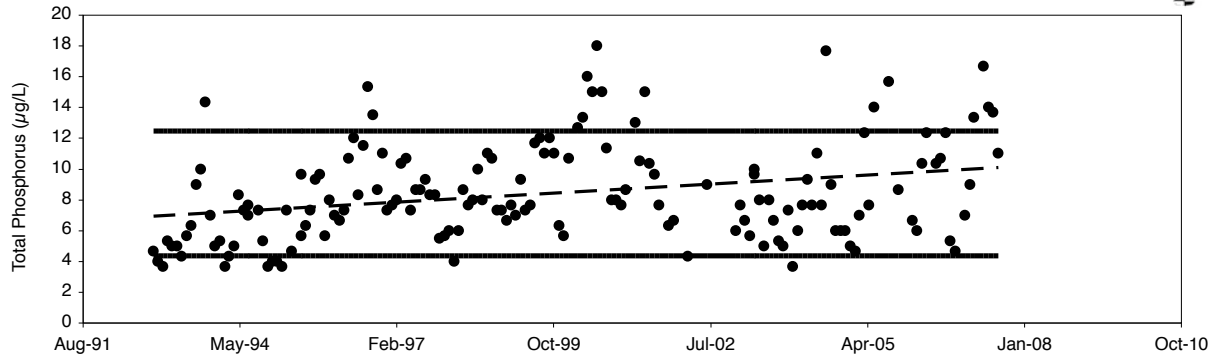

Water Chemistry Trend Analyses

Allen / Walton

Water Chemistry Trend Analyses

Alligator / Walton

Water Chemistry Trend Analyses

Big Red Fish / Walton

Water Chemistry Trend Analyses

Campbell / Walton

Water Chemistry Trend Analyses

Camp Creek / Walton

Water Chemistry Trend Analyses

Deer / Walton

Water Chemistry Trend Analyses

Draper / Walton

Water Chemistry Trend Analyses

Eastern / Walton

Water Chemistry Trend Analyses

Eastern North / Walton

Water Chemistry Trend Analyses

Grayton / Walton

Water Chemistry Trend Analyses

Little Red Fish / Walton

Water Chemistry Trend Analyses

Morris / Walton