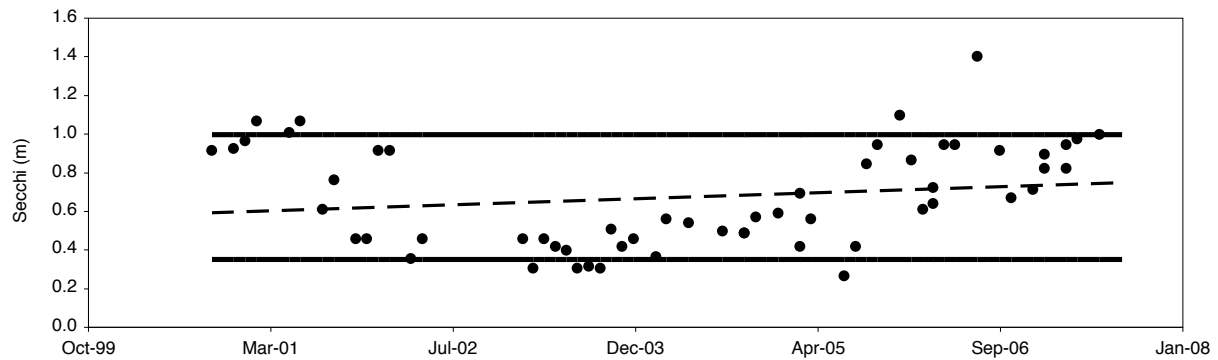

Water Chemistry Trend Analyses

Allen / Walton

Water Chemistry Trend Analyses

Alligator / Walton

Water Chemistry Trend Analyses

Big Red Fish / Walton

Water Chemistry Trend Analyses

Campbell / Walton

Water Chemistry Trend Analyses

Camp Creek / Walton

Water Chemistry Trend Analyses

Deer / Walton

Water Chemistry Trend Analyses

Draper / Walton

Water Chemistry Trend Analyses

Eastern / Walton

Water Chemistry Trend Analyses

Eastern North / Walton

Water Chemistry Trend Analyses

Grayton / Walton

Water Chemistry Trend Analyses

Little Red Fish / Walton

Water Chemistry Trend Analyses

Morris / Walton