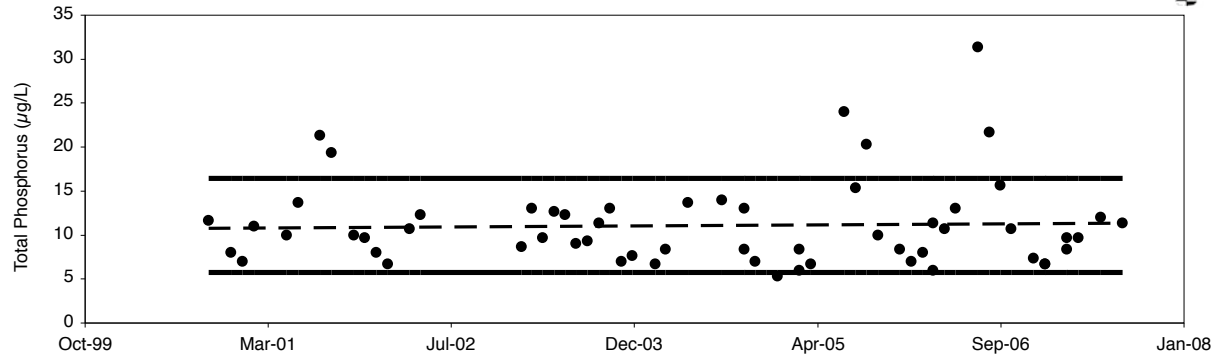

Water Chemistry Trend Analyses

Allen / Walton

Water Chemistry Trend Analyses

Alligator / Walton

Water Chemistry Trend Analyses

Big Red Fish / Walton

Water Chemistry Trend Analyses

Campbell / Walton

Water Chemistry Trend Analyses

Camp Creek / Walton

Water Chemistry Trend Analyses

Deer / Walton

Water Chemistry Trend Analyses

Draper / Walton

Water Chemistry Trend Analyses

Eastern / Walton

Water Chemistry Trend Analyses

Eastern North / Walton

Water Chemistry Trend Analyses

Grayton / Walton

Water Chemistry Trend Analyses

Little Red Fish / Walton

Water Chemistry Trend Analyses

Morris / Walton