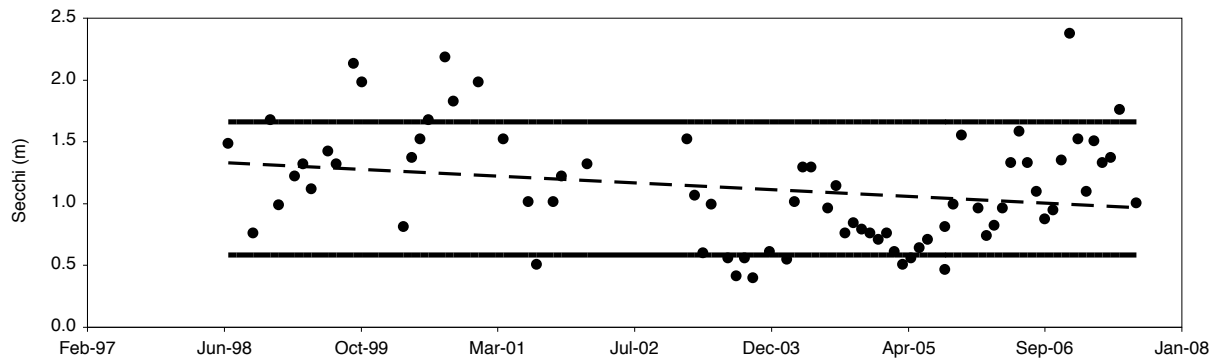

Water Chemistry Trend Analyses

Allen / Walton

Water Chemistry Trend Analyses

Alligator / Walton

Water Chemistry Trend Analyses

Big Red Fish / Walton

Water Chemistry Trend Analyses

Campbell / Walton

Water Chemistry Trend Analyses

Camp Creek / Walton

Water Chemistry Trend Analyses

Deer / Walton

Water Chemistry Trend Analyses

Draper / Walton

Water Chemistry Trend Analyses

Eastern / Walton

Water Chemistry Trend Analyses

Eastern North / Walton

Water Chemistry Trend Analyses

Grayton / Walton

Water Chemistry Trend Analyses

Little Red Fish / Walton

Water Chemistry Trend Analyses

Morris / Walton