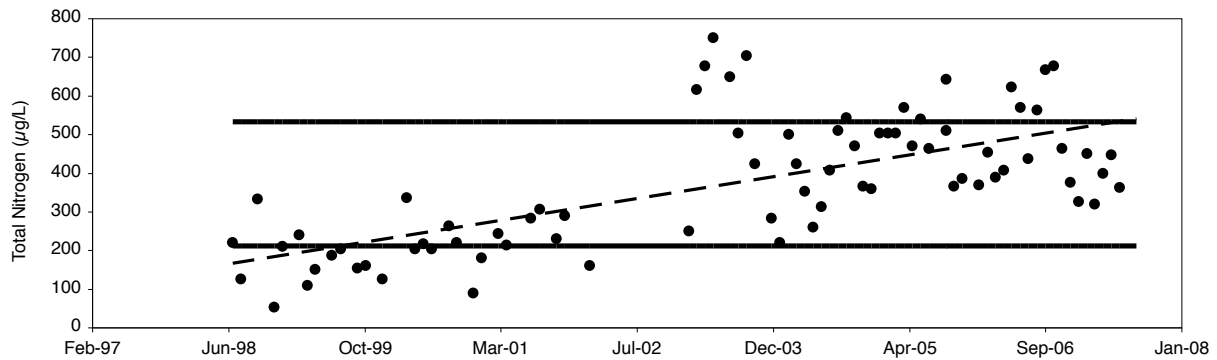

Water Chemistry Trend Analyses

Allen / Walton

Water Chemistry Trend Analyses

Alligator / Walton

Water Chemistry Trend Analyses

Big Red Fish / Walton

Water Chemistry Trend Analyses

Campbell / Walton

Water Chemistry Trend Analyses

Camp Creek / Walton

Water Chemistry Trend Analyses

Deer / Walton

Water Chemistry Trend Analyses

Draper / Walton

Water Chemistry Trend Analyses

Eastern / Walton