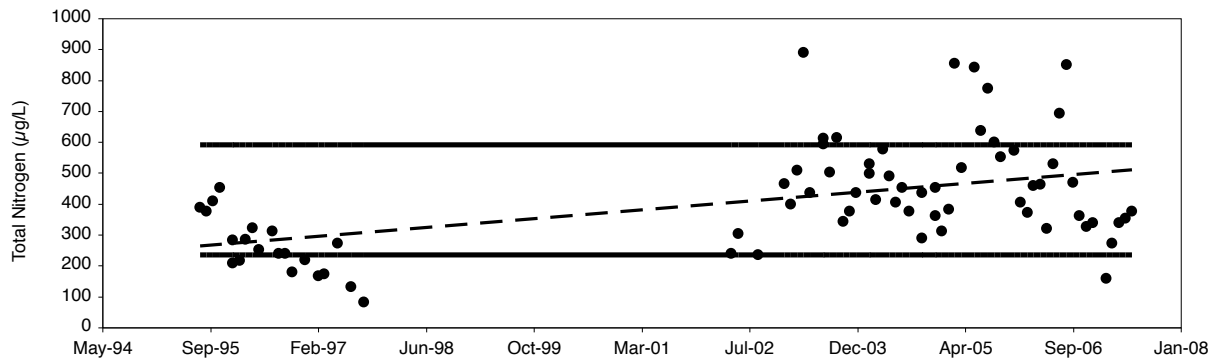

Water Chemistry Trend Analyses

Allen / Walton

Water Chemistry Trend Analyses

Alligator / Walton

Water Chemistry Trend Analyses

Big Red Fish / Walton

Water Chemistry Trend Analyses

Campbell / Walton

Water Chemistry Trend Analyses

Camp Creek / Walton

Water Chemistry Trend Analyses

Deer / Walton

Water Chemistry Trend Analyses

Draper / Walton

Water Chemistry Trend Analyses

Eastern / Walton