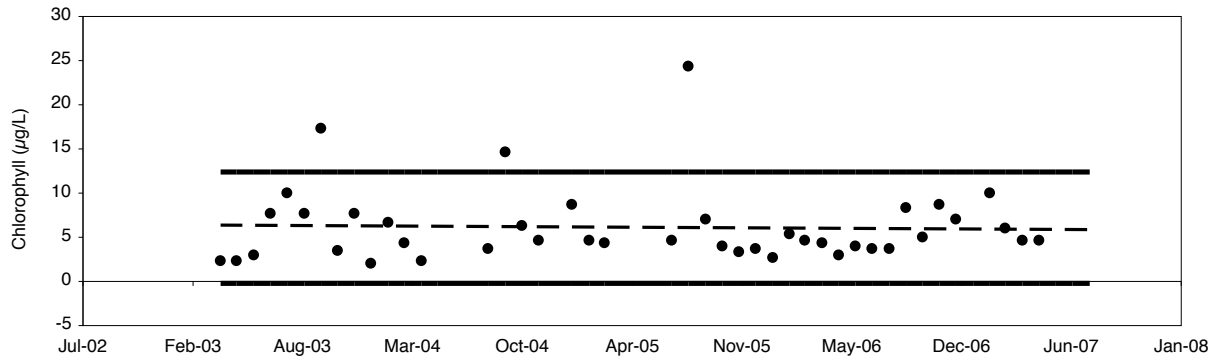

Water Chemistry Trend Analyses

Camp Creek / Walton

Water Chemistry Trend Analyses

Deer / Walton

Water Chemistry Trend Analyses

Draper / Walton

Water Chemistry Trend Analyses

Eastern / Walton

Water Chemistry Trend Analyses

Eastern North / Walton

Water Chemistry Trend Analyses

Grayton / Walton

Water Chemistry Trend Analyses

Little Red Fish / Walton

Water Chemistry Trend Analyses

Morris / Walton