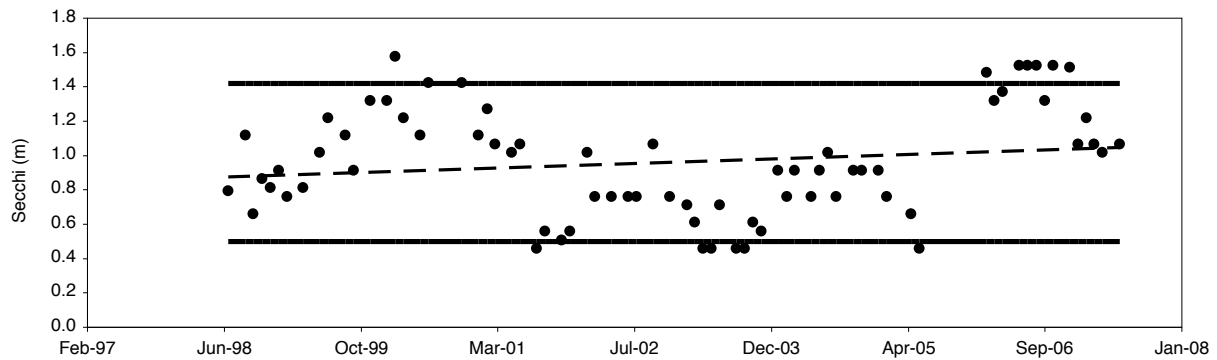

Water Chemistry Trend Analyses

Camp Creek / Walton

Water Chemistry Trend Analyses

Deer / Walton

Water Chemistry Trend Analyses

Draper / Walton

Water Chemistry Trend Analyses

Eastern / Walton

Water Chemistry Trend Analyses

Eastern North / Walton

Water Chemistry Trend Analyses

Grayton / Walton

Water Chemistry Trend Analyses

Little Red Fish / Walton

Water Chemistry Trend Analyses

Morris / Walton