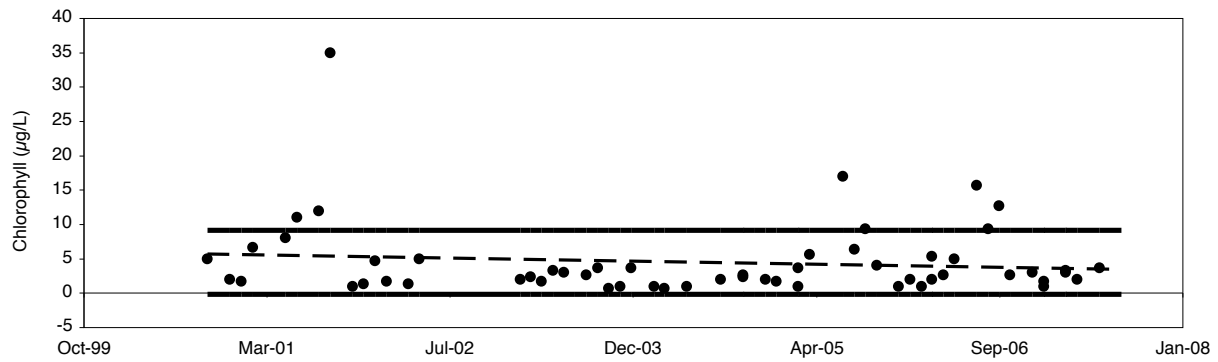

Water Chemistry Trend Analyses

Allen / Walton

Water Chemistry Trend Analyses

Alligator / Walton

Water Chemistry Trend Analyses

Big Red Fish / Walton

Water Chemistry Trend Analyses

Campbell / Walton

Water Chemistry Trend Analyses

Camp Creek / Walton

Water Chemistry Trend Analyses

Deer / Walton

Water Chemistry Trend Analyses

Draper / Walton

Water Chemistry Trend Analyses

Eastern / Walton

Water Chemistry Trend Analyses

Eastern North / Walton

Water Chemistry Trend Analyses

Grayton / Walton

Water Chemistry Trend Analyses

Little Red Fish / Walton

Water Chemistry Trend Analyses

Morris / Walton