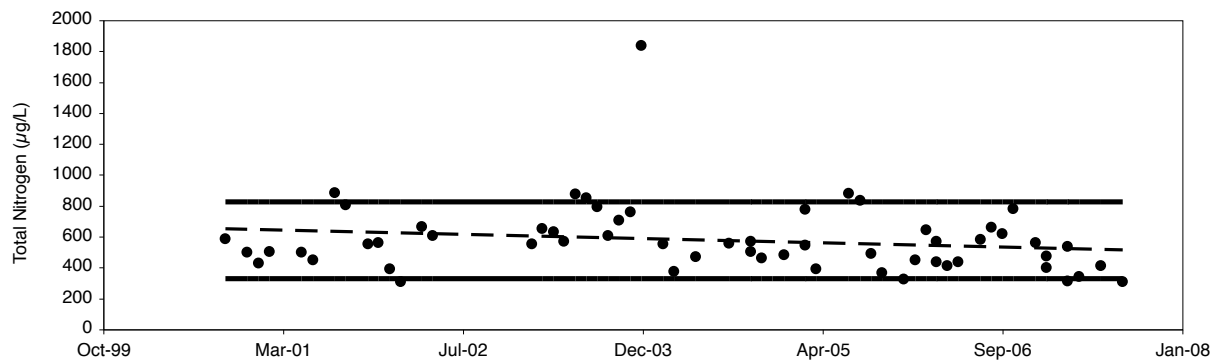

Water Chemistry Trend Analyses

Allen / Walton

Water Chemistry Trend Analyses

Alligator / Walton

Water Chemistry Trend Analyses

Big Red Fish / Walton

Water Chemistry Trend Analyses

Campbell / Walton

Water Chemistry Trend Analyses

Camp Creek / Walton

Water Chemistry Trend Analyses

Deer / Walton

Water Chemistry Trend Analyses

Draper / Walton

Water Chemistry Trend Analyses

Eastern / Walton