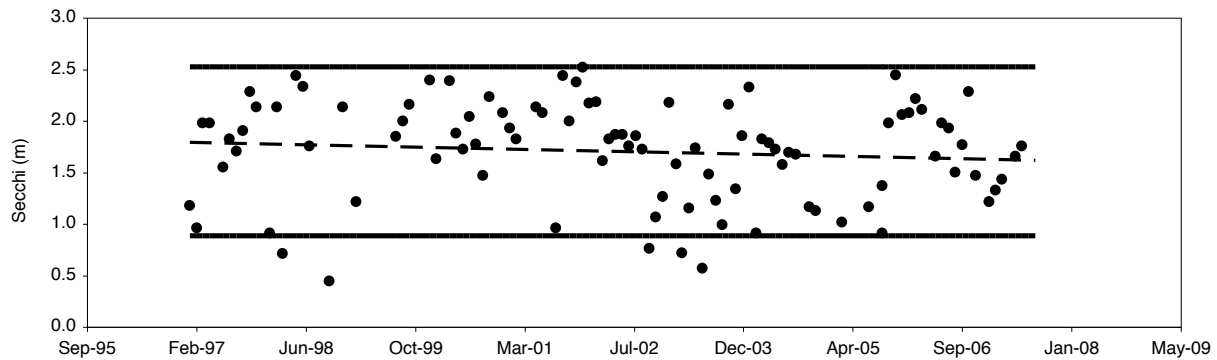

Water Chemistry Trend Analyses

Camp Creek / Walton

Water Chemistry Trend Analyses

Deer / Walton

Water Chemistry Trend Analyses

Draper / Walton

Water Chemistry Trend Analyses

Eastern / Walton

Water Chemistry Trend Analyses

Eastern North / Walton

Water Chemistry Trend Analyses

Grayton / Walton

Water Chemistry Trend Analyses

Little Red Fish / Walton

Water Chemistry Trend Analyses

Morris / Walton