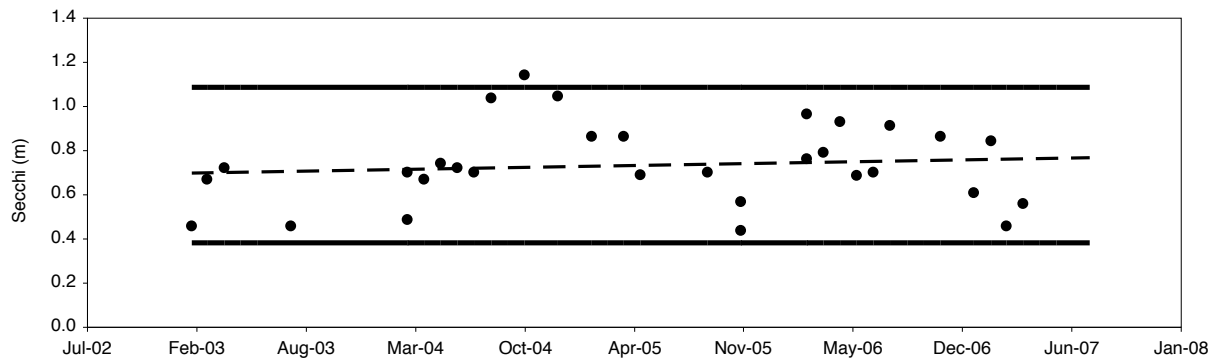

Water Chemistry Trend Analyses

Allen / Walton

Water Chemistry Trend Analyses

Alligator / Walton

Water Chemistry Trend Analyses

Big Red Fish / Walton

Water Chemistry Trend Analyses

Campbell / Walton

Water Chemistry Trend Analyses

Camp Creek / Walton

Water Chemistry Trend Analyses

Deer / Walton

Water Chemistry Trend Analyses

Draper / Walton

Water Chemistry Trend Analyses

Eastern / Walton