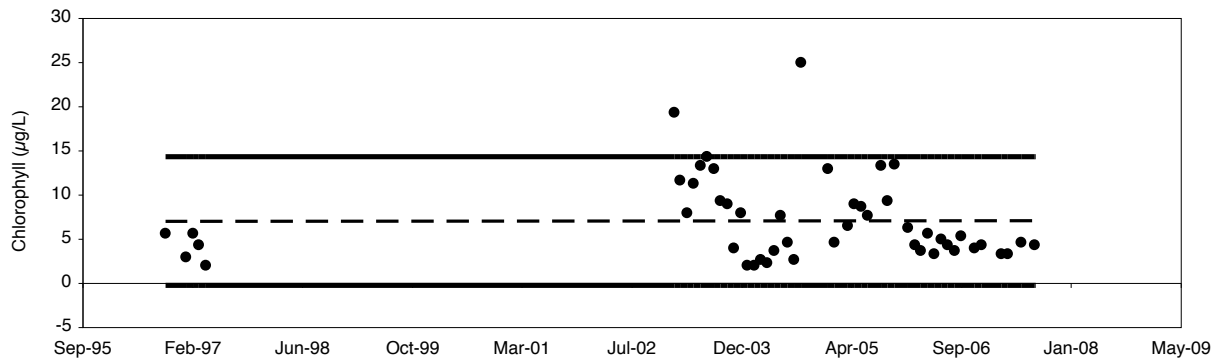

Water Chemistry Trend Analyses

Camp Creek / Walton

Water Chemistry Trend Analyses

Deer / Walton

Water Chemistry Trend Analyses

Draper / Walton

Water Chemistry Trend Analyses

Eastern / Walton

Water Chemistry Trend Analyses

Eastern North / Walton

Water Chemistry Trend Analyses

Grayton / Walton

Water Chemistry Trend Analyses

Little Red Fish / Walton

Water Chemistry Trend Analyses

Morris / Walton