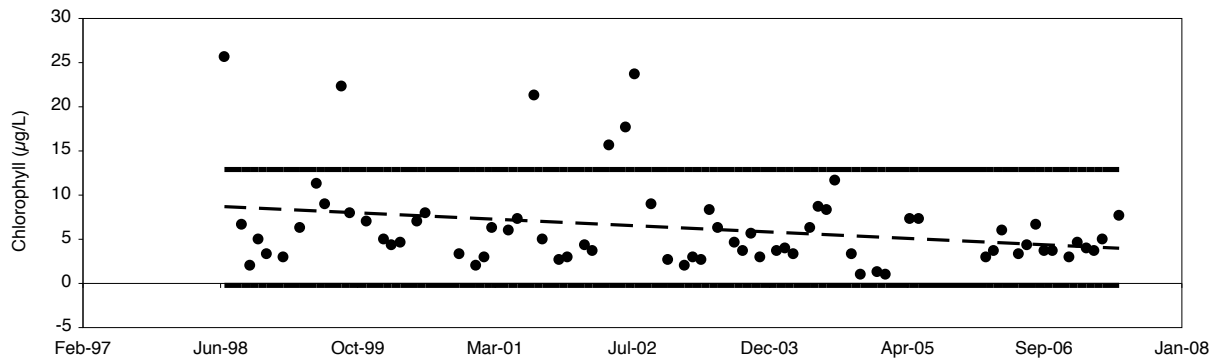

Water Chemistry Trend Analyses

Camp Creek / Walton

Water Chemistry Trend Analyses

Deer / Walton

Water Chemistry Trend Analyses

Draper / Walton

Water Chemistry Trend Analyses

Eastern / Walton

Water Chemistry Trend Analyses

Eastern North / Walton

Water Chemistry Trend Analyses

Grayton / Walton

Water Chemistry Trend Analyses

Little Red Fish / Walton

Water Chemistry Trend Analyses

Morris / Walton