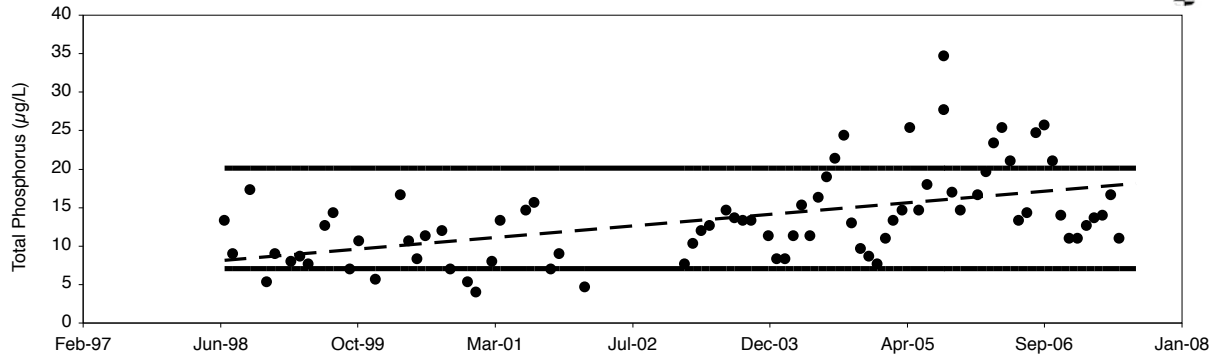

Water Chemistry Trend Analyses

Allen / Walton

Water Chemistry Trend Analyses

Alligator / Walton

Water Chemistry Trend Analyses

Big Red Fish / Walton

Water Chemistry Trend Analyses

Campbell / Walton

Water Chemistry Trend Analyses

Camp Creek / Walton

Water Chemistry Trend Analyses

Deer / Walton

Water Chemistry Trend Analyses

Draper / Walton

Water Chemistry Trend Analyses

Eastern / Walton

Water Chemistry Trend Analyses

Eastern North / Walton

Water Chemistry Trend Analyses

Grayton / Walton

Water Chemistry Trend Analyses

Little Red Fish / Walton

Water Chemistry Trend Analyses

Morris / Walton