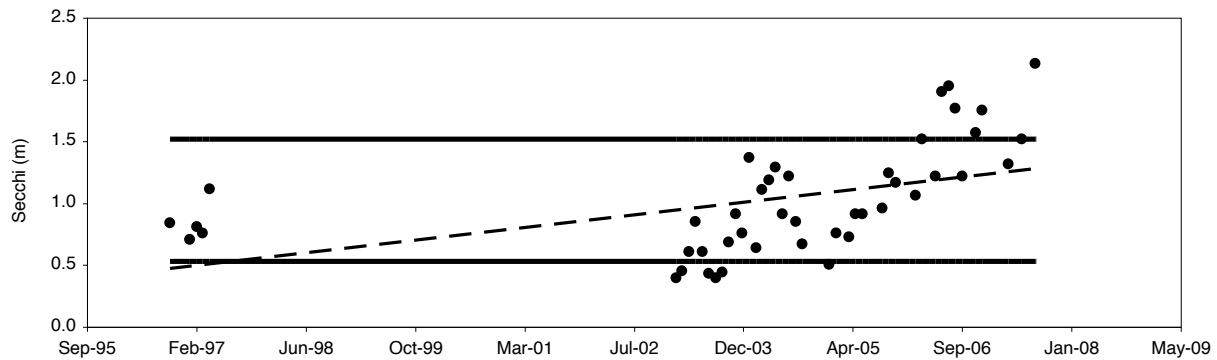

Water Chemistry Trend Analyses

Camp Creek / Walton

Water Chemistry Trend Analyses

Deer / Walton

Water Chemistry Trend Analyses

Draper / Walton

Water Chemistry Trend Analyses

Eastern / Walton

Water Chemistry Trend Analyses

Eastern North / Walton

Water Chemistry Trend Analyses

Grayton / Walton

Water Chemistry Trend Analyses

Little Red Fish / Walton

Water Chemistry Trend Analyses

Morris / Walton