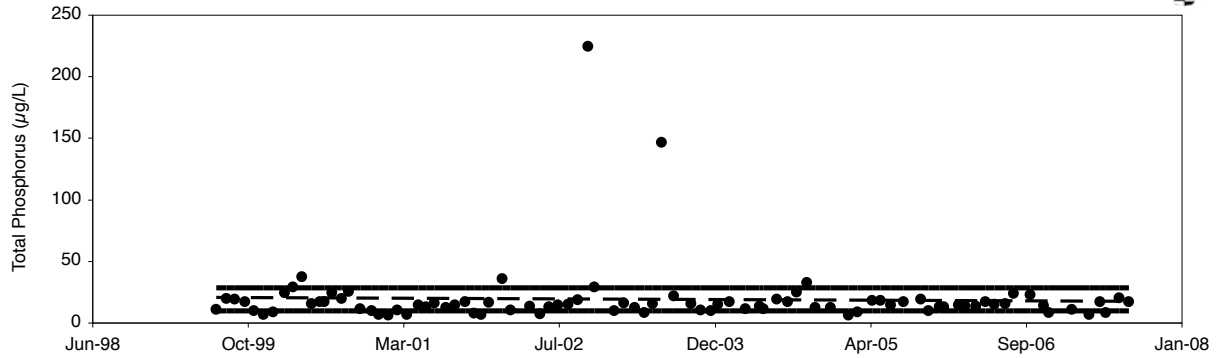

Water Chemistry Trend Analyses

Eastern North / Walton

Water Chemistry Trend Analyses

Grayton / Walton

Water Chemistry Trend Analyses

Little Red Fish / Walton

Water Chemistry Trend Analyses

Morris / Walton

Water Chemistry Trend Analyses

Oyster / Walton

Water Chemistry Trend Analyses

Powell / Walton

Water Chemistry Trend Analyses

Stallworth / Walton

Water Chemistry Trend Analyses

Western / Walton