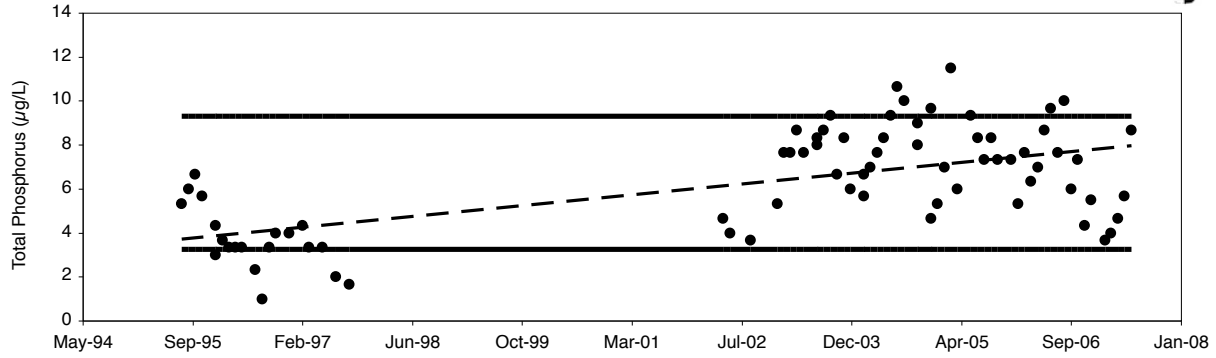

Water Chemistry Trend Analyses

Allen / Walton

Water Chemistry Trend Analyses

Alligator / Walton

Water Chemistry Trend Analyses

Big Red Fish / Walton

Water Chemistry Trend Analyses

Campbell / Walton

Water Chemistry Trend Analyses

Camp Creek / Walton

Water Chemistry Trend Analyses

Deer / Walton

Water Chemistry Trend Analyses

Draper / Walton

Water Chemistry Trend Analyses

Eastern / Walton

Water Chemistry Trend Analyses

Eastern North / Walton

Water Chemistry Trend Analyses

Grayton / Walton

Water Chemistry Trend Analyses

Little Red Fish / Walton

Water Chemistry Trend Analyses

Morris / Walton