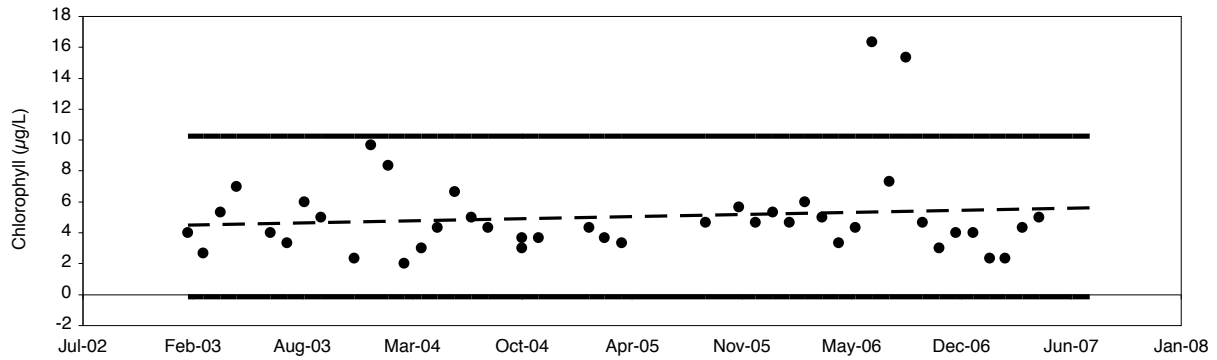

Water Chemistry Trend Analyses

Eastern North / Walton

Water Chemistry Trend Analyses

Grayton / Walton

Water Chemistry Trend Analyses

Little Red Fish / Walton

Water Chemistry Trend Analyses

Morris / Walton

Water Chemistry Trend Analyses

Oyster / Walton

Water Chemistry Trend Analyses

Powell / Walton

Water Chemistry Trend Analyses

Stallworth / Walton

Water Chemistry Trend Analyses

Western / Walton

Water Chemistry Trend Analyses

Western Northeast / Walton