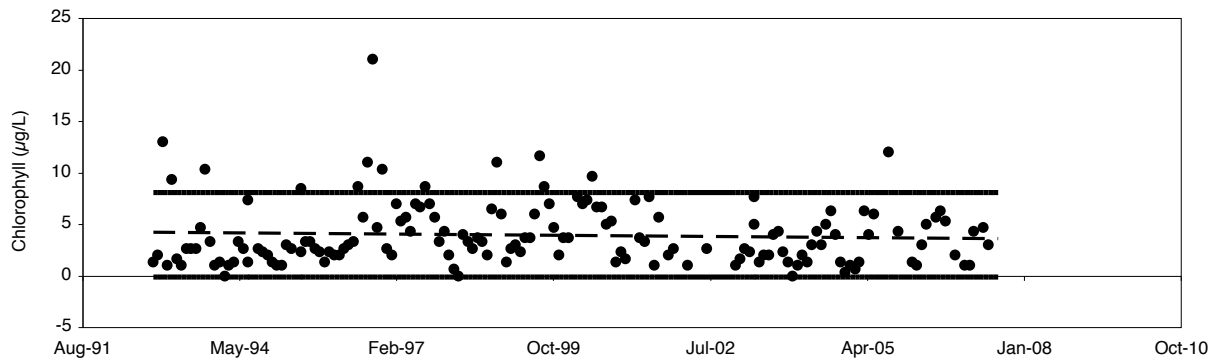

Water Chemistry Trend Analyses

Allen / Walton

Water Chemistry Trend Analyses

Alligator / Walton

Water Chemistry Trend Analyses

Big Red Fish / Walton

Water Chemistry Trend Analyses

Campbell / Walton

Water Chemistry Trend Analyses

Camp Creek / Walton

Water Chemistry Trend Analyses

Deer / Walton

Water Chemistry Trend Analyses

Draper / Walton

Water Chemistry Trend Analyses

Eastern / Walton