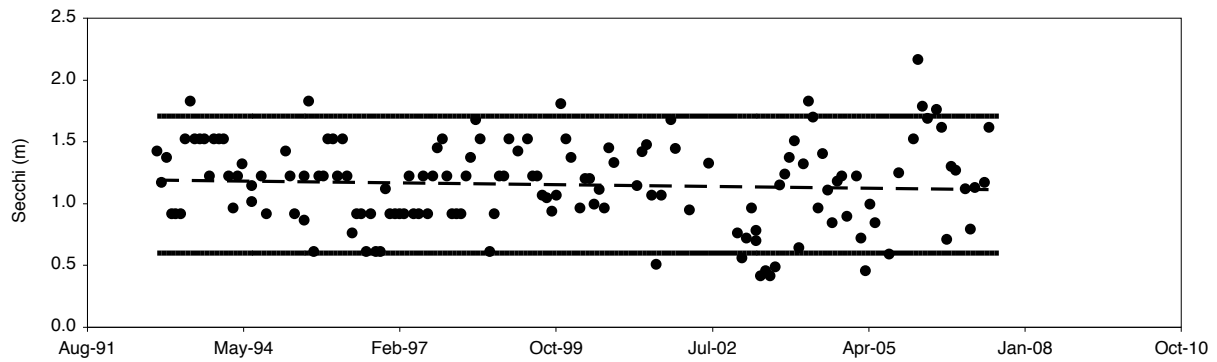

Water Chemistry Trend Analyses

Allen / Walton

Water Chemistry Trend Analyses

Alligator / Walton

Water Chemistry Trend Analyses

Big Red Fish / Walton

Water Chemistry Trend Analyses

Campbell / Walton

Water Chemistry Trend Analyses

Camp Creek / Walton

Water Chemistry Trend Analyses

Deer / Walton

Water Chemistry Trend Analyses

Draper / Walton

Water Chemistry Trend Analyses

Eastern / Walton

Water Chemistry Trend Analyses

Eastern North / Walton

Water Chemistry Trend Analyses

Grayton / Walton

Water Chemistry Trend Analyses

Little Red Fish / Walton

Water Chemistry Trend Analyses

Morris / Walton