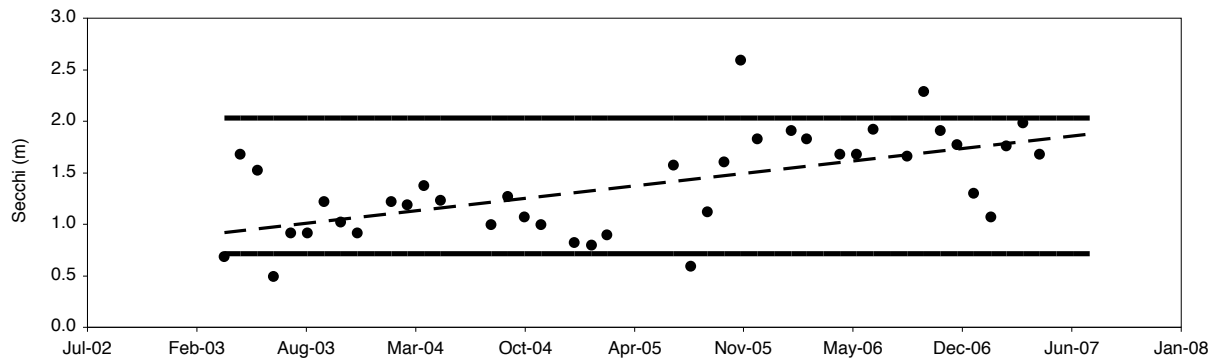

Water Chemistry Trend Analyses

Camp Creek / Walton

Water Chemistry Trend Analyses

Deer / Walton

Water Chemistry Trend Analyses

Draper / Walton

Water Chemistry Trend Analyses

Eastern / Walton

Water Chemistry Trend Analyses

Eastern North / Walton

Water Chemistry Trend Analyses

Grayton / Walton

Water Chemistry Trend Analyses

Little Red Fish / Walton

Water Chemistry Trend Analyses

Morris / Walton