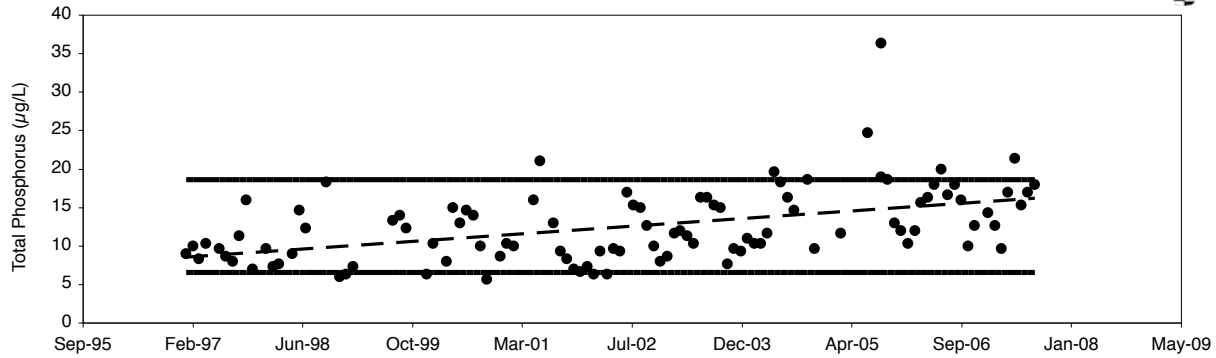

Water Chemistry Trend Analyses

Camp Creek / Walton

Water Chemistry Trend Analyses

Deer / Walton

Water Chemistry Trend Analyses

Draper / Walton

Water Chemistry Trend Analyses

Eastern / Walton

Water Chemistry Trend Analyses

Eastern North / Walton

Water Chemistry Trend Analyses

Grayton / Walton

Water Chemistry Trend Analyses

Little Red Fish / Walton

Water Chemistry Trend Analyses

Morris / Walton