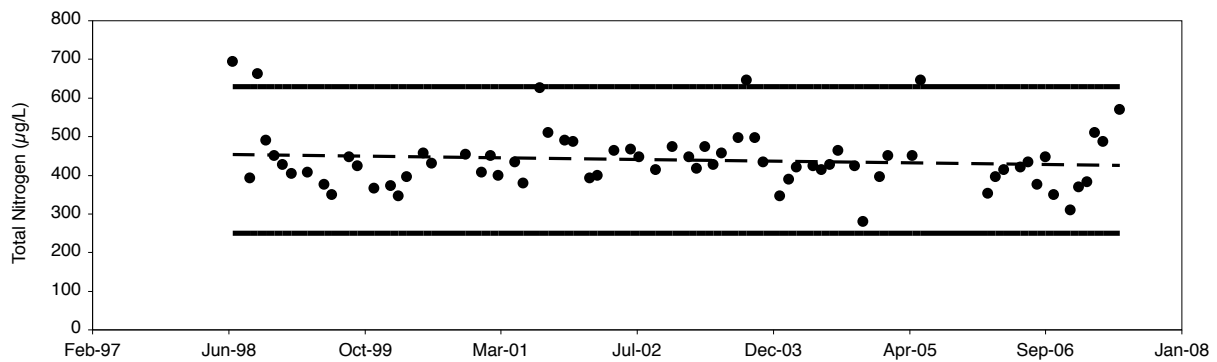

Water Chemistry Trend Analyses

Camp Creek / Walton

Water Chemistry Trend Analyses

Deer / Walton

Water Chemistry Trend Analyses

Draper / Walton

Water Chemistry Trend Analyses

Eastern / Walton

Water Chemistry Trend Analyses

Eastern North / Walton

Water Chemistry Trend Analyses

Grayton / Walton

Water Chemistry Trend Analyses

Little Red Fish / Walton

Water Chemistry Trend Analyses

Morris / Walton