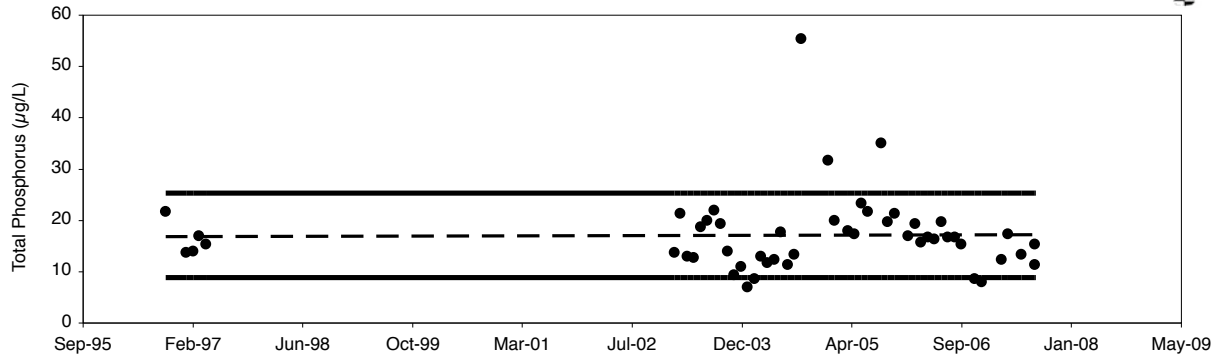

Water Chemistry Trend Analyses

Camp Creek / Walton

Water Chemistry Trend Analyses

Deer / Walton

Water Chemistry Trend Analyses

Draper / Walton

Water Chemistry Trend Analyses

Eastern / Walton

Water Chemistry Trend Analyses

Eastern North / Walton

Water Chemistry Trend Analyses

Grayton / Walton

Water Chemistry Trend Analyses

Little Red Fish / Walton

Water Chemistry Trend Analyses

Morris / Walton