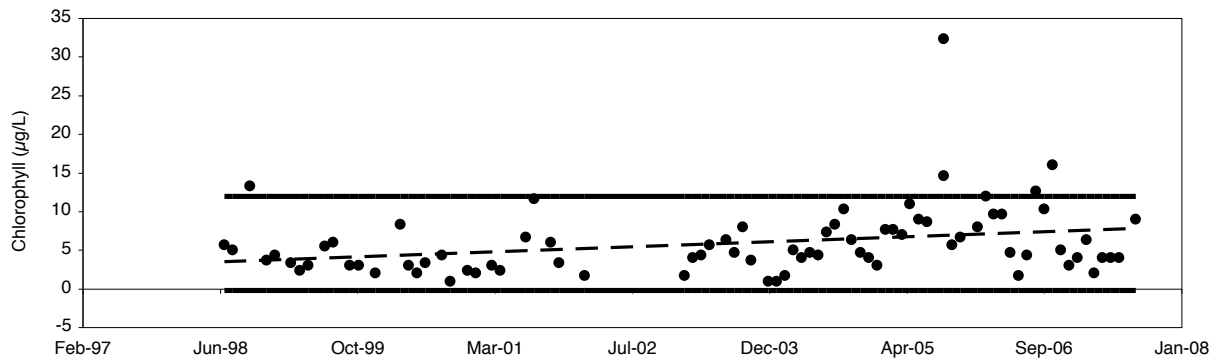

Water Chemistry Trend Analyses

Allen / Walton

Water Chemistry Trend Analyses

Alligator / Walton

Water Chemistry Trend Analyses

Big Red Fish / Walton

Water Chemistry Trend Analyses

Campbell / Walton

Water Chemistry Trend Analyses

Camp Creek / Walton

Water Chemistry Trend Analyses

Deer / Walton

Water Chemistry Trend Analyses

Draper / Walton

Water Chemistry Trend Analyses

Eastern / Walton

Water Chemistry Trend Analyses

Eastern North / Walton

Water Chemistry Trend Analyses

Grayton / Walton

Water Chemistry Trend Analyses

Little Red Fish / Walton

Water Chemistry Trend Analyses

Morris / Walton