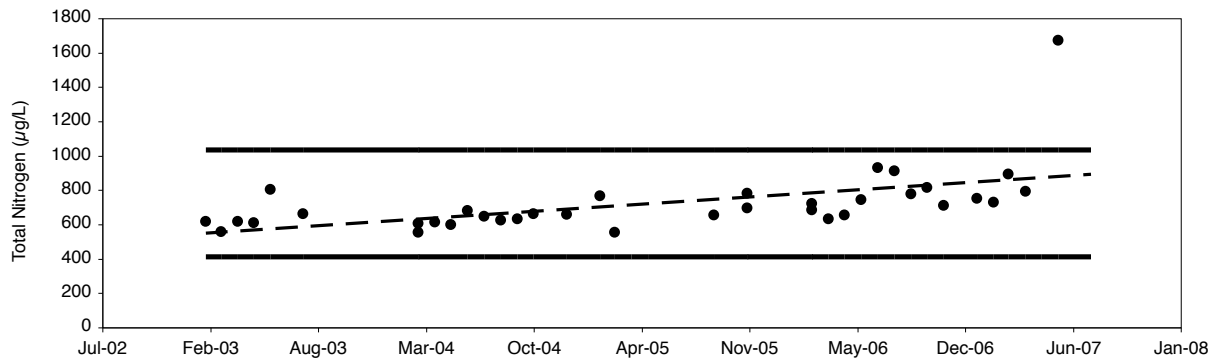

Water Chemistry Trend Analyses

Allen / Walton

Water Chemistry Trend Analyses

Alligator / Walton

Water Chemistry Trend Analyses

Big Red Fish / Walton

Water Chemistry Trend Analyses

Campbell / Walton

Water Chemistry Trend Analyses

Camp Creek / Walton

Water Chemistry Trend Analyses

Deer / Walton

Water Chemistry Trend Analyses

Draper / Walton

Water Chemistry Trend Analyses

Eastern / Walton