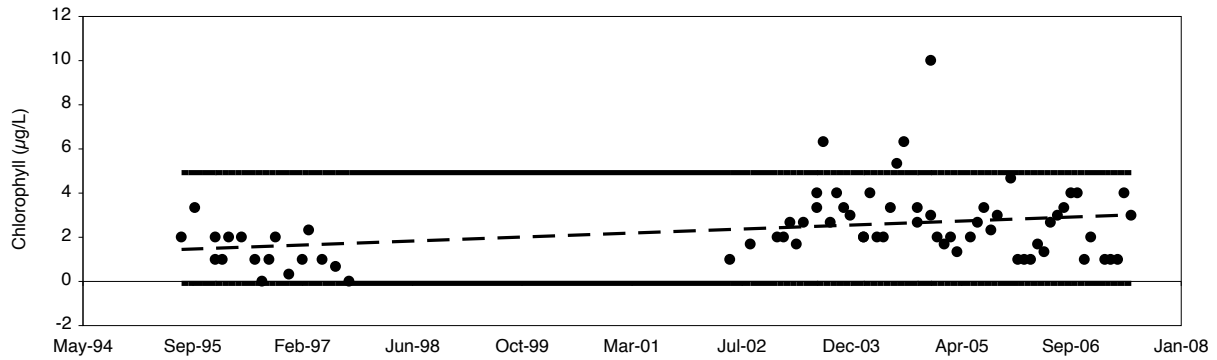

Water Chemistry Trend Analyses

Allen / Walton

Water Chemistry Trend Analyses

Alligator / Walton

Water Chemistry Trend Analyses

Big Red Fish / Walton

Water Chemistry Trend Analyses

Campbell / Walton

Water Chemistry Trend Analyses

Camp Creek / Walton

Water Chemistry Trend Analyses

Deer / Walton

Water Chemistry Trend Analyses

Draper / Walton

Water Chemistry Trend Analyses

Eastern / Walton

Water Chemistry Trend Analyses

Eastern North / Walton

Water Chemistry Trend Analyses

Grayton / Walton

Water Chemistry Trend Analyses

Little Red Fish / Walton

Water Chemistry Trend Analyses

Morris / Walton