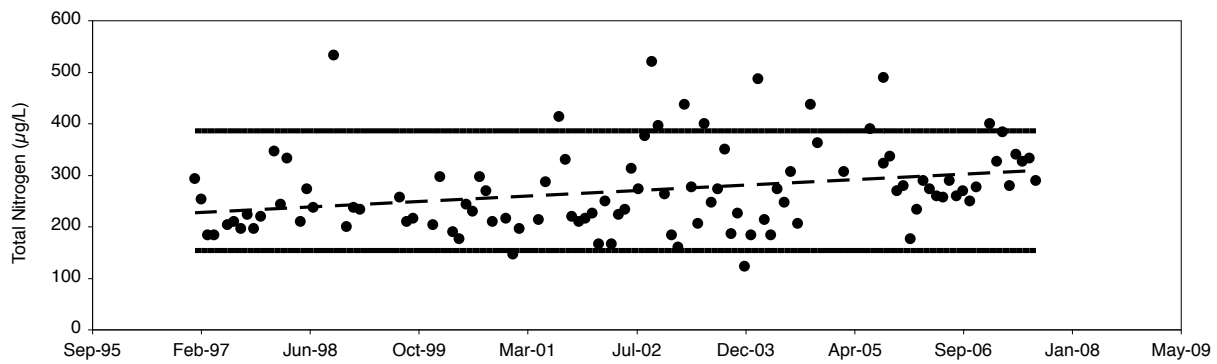

Water Chemistry Trend Analyses

Camp Creek / Walton

Water Chemistry Trend Analyses

Deer / Walton

Water Chemistry Trend Analyses

Draper / Walton

Water Chemistry Trend Analyses

Eastern / Walton

Water Chemistry Trend Analyses

Eastern North / Walton

Water Chemistry Trend Analyses

Grayton / Walton

Water Chemistry Trend Analyses

Little Red Fish / Walton

Water Chemistry Trend Analyses

Morris / Walton