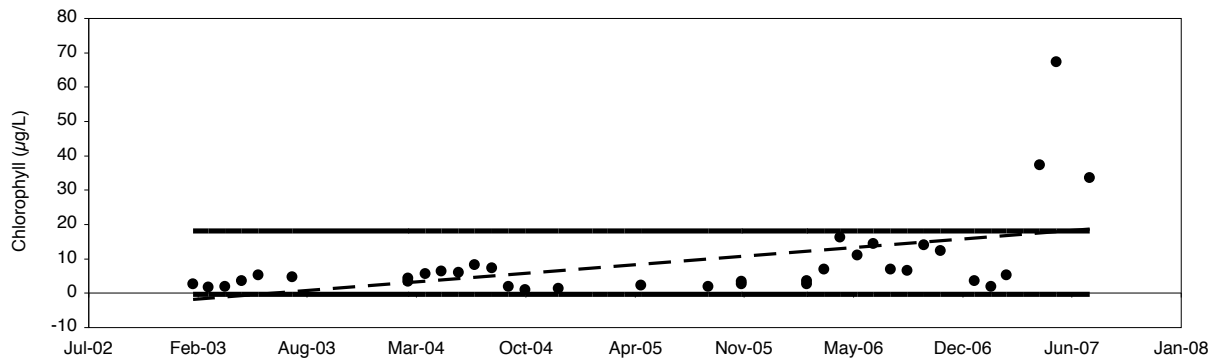

Water Chemistry Trend Analyses

Allen / Walton

Water Chemistry Trend Analyses

Alligator / Walton

Water Chemistry Trend Analyses

Big Red Fish / Walton

Water Chemistry Trend Analyses

Campbell / Walton

Water Chemistry Trend Analyses

Camp Creek / Walton

Water Chemistry Trend Analyses

Deer / Walton

Water Chemistry Trend Analyses

Draper / Walton

Water Chemistry Trend Analyses

Eastern / Walton

Water Chemistry Trend Analyses

Eastern North / Walton

Water Chemistry Trend Analyses

Grayton / Walton

Water Chemistry Trend Analyses

Little Red Fish / Walton

Water Chemistry Trend Analyses

Morris / Walton