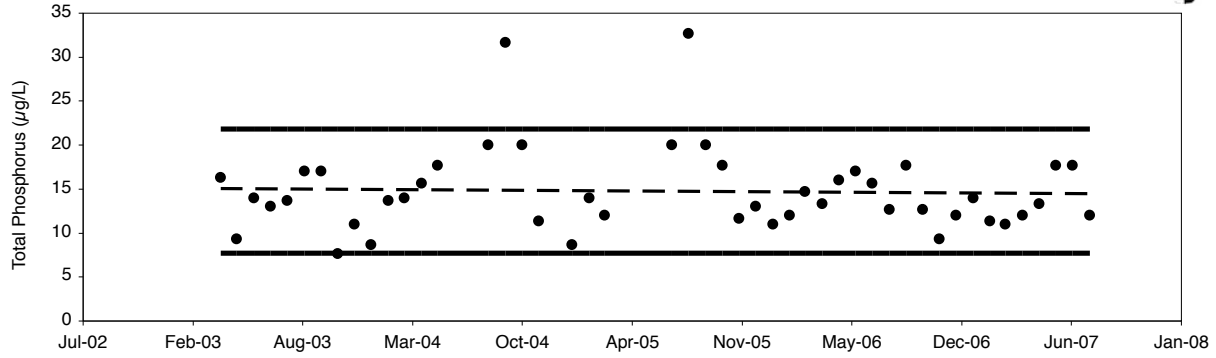

Water Chemistry Trend Analyses

Camp Creek / Walton

Water Chemistry Trend Analyses

Deer / Walton

Water Chemistry Trend Analyses

Draper / Walton

Water Chemistry Trend Analyses

Eastern / Walton

Water Chemistry Trend Analyses

Eastern North / Walton

Water Chemistry Trend Analyses

Grayton / Walton

Water Chemistry Trend Analyses

Little Red Fish / Walton

Water Chemistry Trend Analyses

Morris / Walton