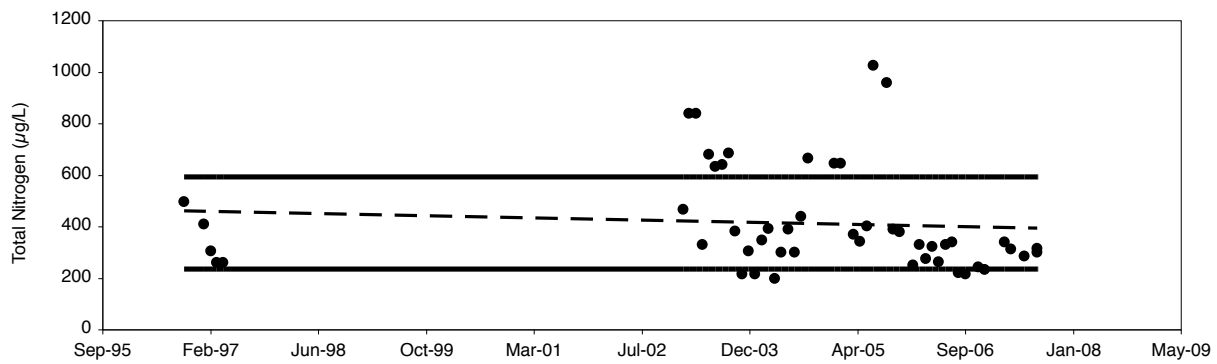

Water Chemistry Trend Analyses

Camp Creek / Walton

Water Chemistry Trend Analyses

Deer / Walton

Water Chemistry Trend Analyses

Draper / Walton

Water Chemistry Trend Analyses

Eastern / Walton

Water Chemistry Trend Analyses

Eastern North / Walton

Water Chemistry Trend Analyses

Grayton / Walton

Water Chemistry Trend Analyses

Little Red Fish / Walton

Water Chemistry Trend Analyses

Morris / Walton