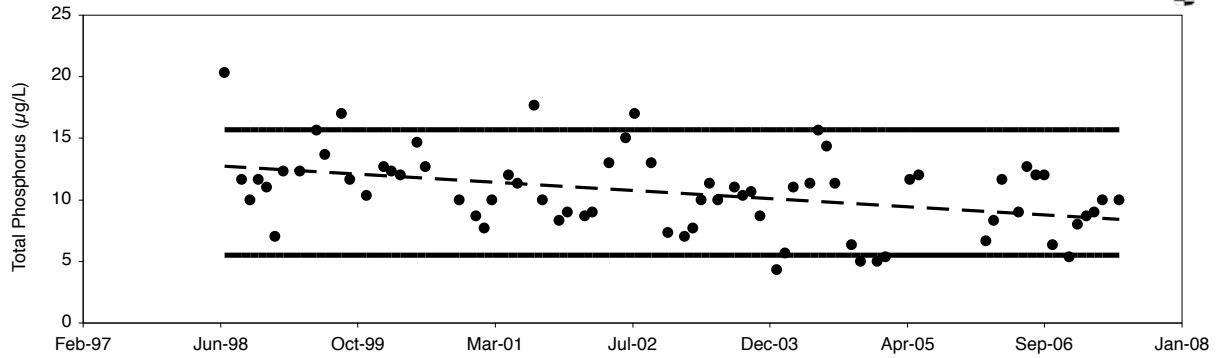

Water Chemistry Trend Analyses

Camp Creek / Walton

Water Chemistry Trend Analyses

Deer / Walton

Water Chemistry Trend Analyses

Draper / Walton

Water Chemistry Trend Analyses

Eastern / Walton

Water Chemistry Trend Analyses

Eastern North / Walton

Water Chemistry Trend Analyses

Grayton / Walton

Water Chemistry Trend Analyses

Little Red Fish / Walton

Water Chemistry Trend Analyses

Morris / Walton