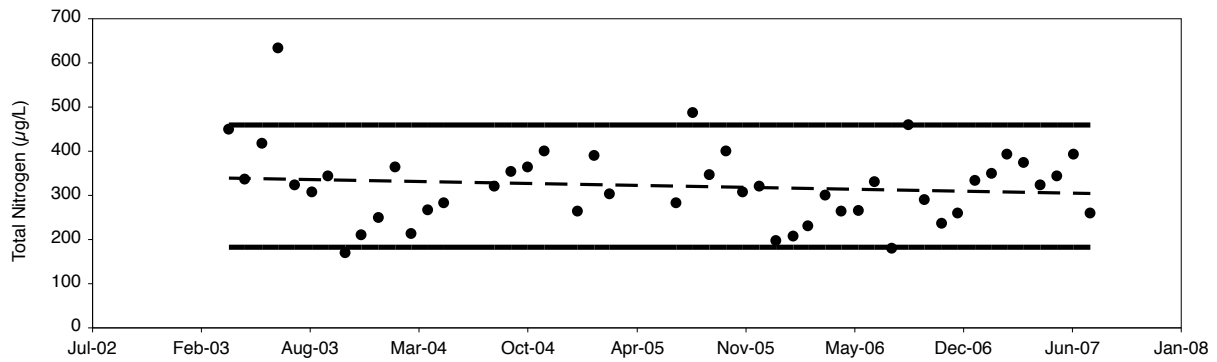

Water Chemistry Trend Analyses

Camp Creek / Walton

Water Chemistry Trend Analyses

Deer / Walton

Water Chemistry Trend Analyses

Draper / Walton

Water Chemistry Trend Analyses

Eastern / Walton

Water Chemistry Trend Analyses

Eastern North / Walton

Water Chemistry Trend Analyses

Grayton / Walton

Water Chemistry Trend Analyses

Little Red Fish / Walton

Water Chemistry Trend Analyses

Morris / Walton