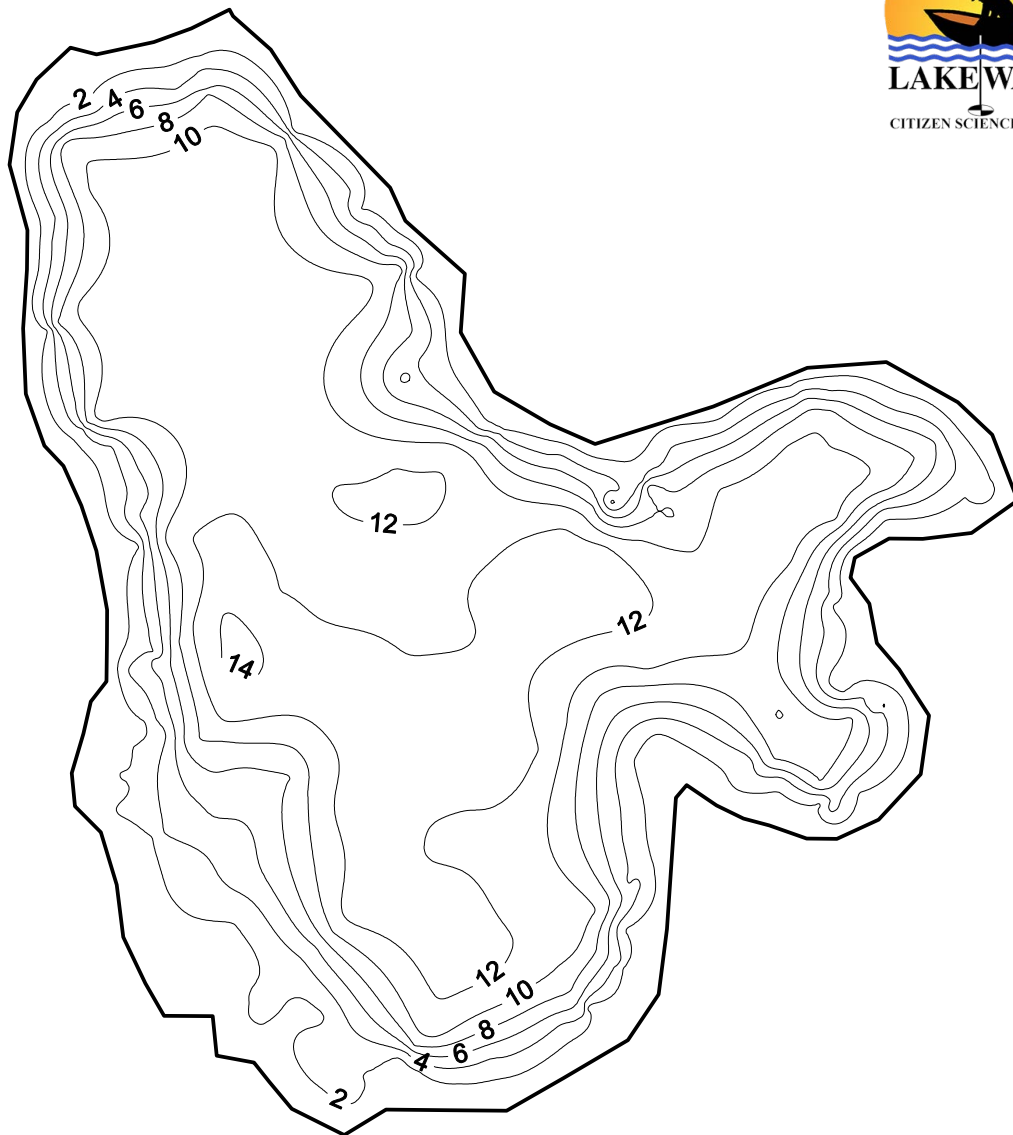

Star (Putnam County)
Florida LAKEWATCH Bathymetric Map

Florida LAKEWATCH personnel created this map using differentially corrected global positioning equipment (GPS). Data were collected June 18, 1998. Scale and map contours are in feet and were generated using kriging technique in Surfer® software package (Golden CO). The center of the lake is located at Latitude 29°31'33" and Longitude 82°2'15". On this date, the lake surface area was calculated at 290 acres (117 hectares). This is only an approximate bathymetric map and should not be used for navigation.¹

¹Map revised with new gridding procedures 2/10/05.