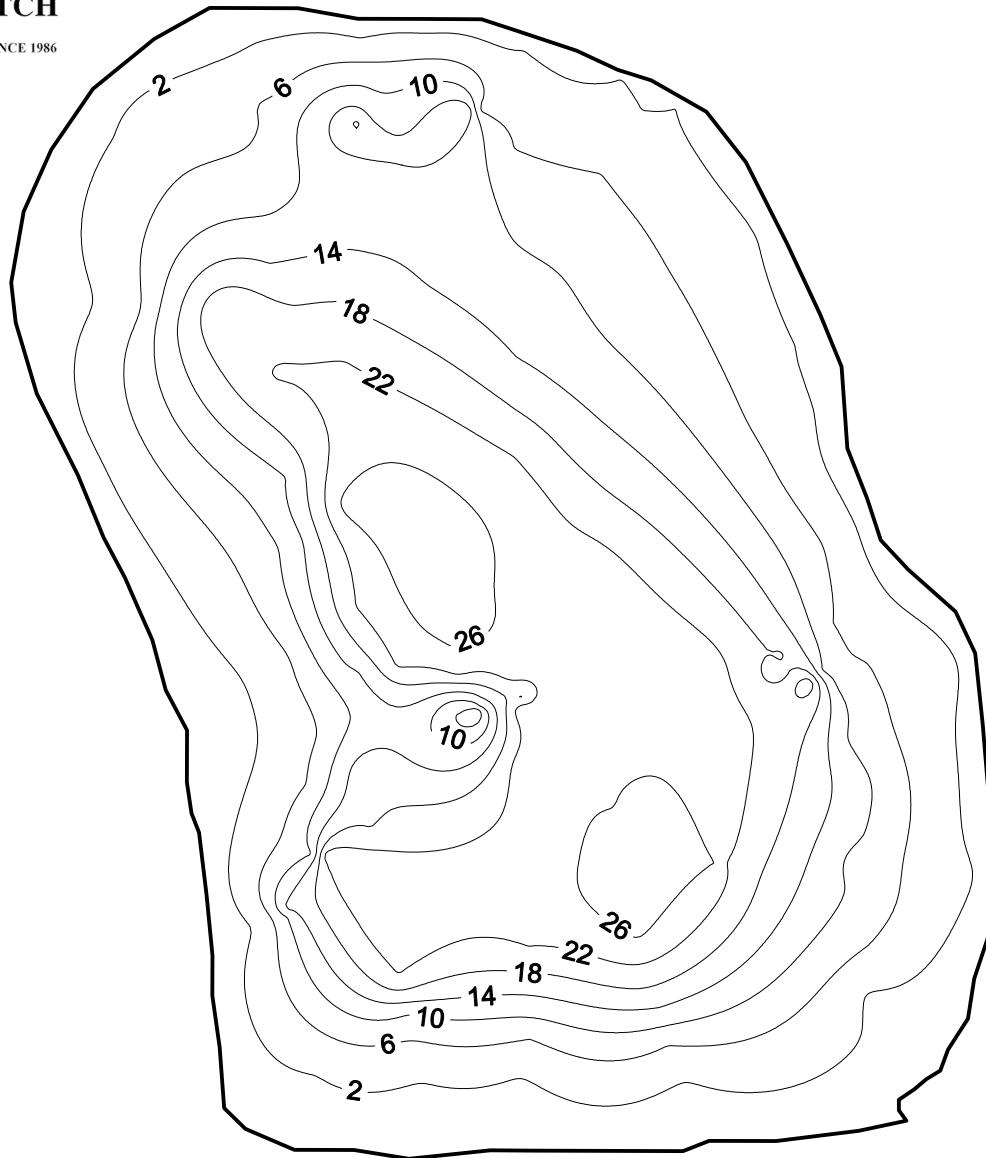

**Silver (Orange County)
Florida LAKEWATCH Bathymetric Map**

Florida LAKEWATCH personnel created this map using differentially corrected global positioning equipment (GPS). Data were collected September 27, 1996. Scale and map contours are in feet and were generated using kriging technique in Surfer® software package (Golden CO). The center of the lake is located at Latitude 28°34'42" and Longitude 81°23'46". On this date, the lake surface area was calculated at 85 acres (35 hectares). This is only an approximate bathymetric map and should not be used for navigation.¹

¹Map revised with new gridding procedures 2/10/05.