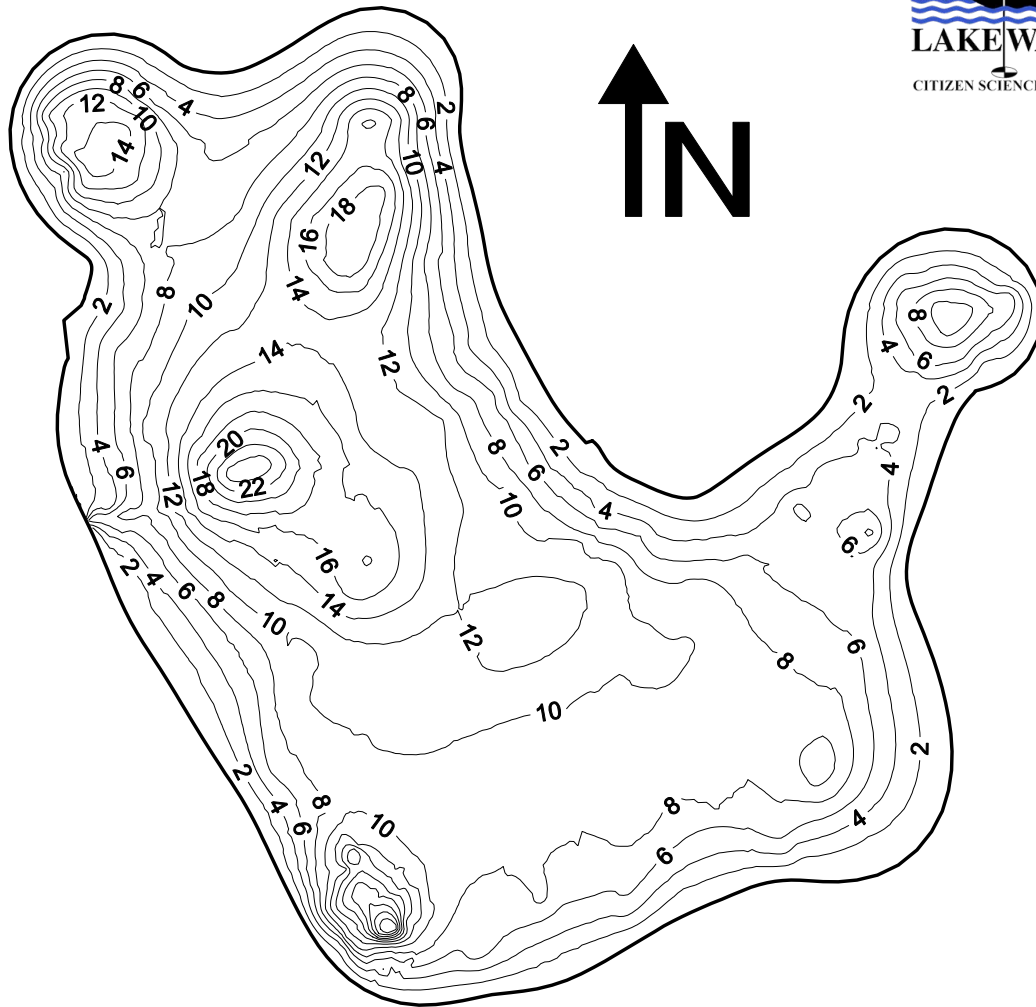

Crescent (Lake County)  
Florida LAKEWATCH Bathymetric Map

Florida LAKEWATCH personnel created this map using differentially corrected global positioning equipment (GPS). Data were collected August 24, 2004. Scale and map contours are in feet and were generated using kriging technique in Surfer® software package (Golden CO). The center of the lake is located at Latitude 28°30'18" and Longitude 81°46'26". On this date, the lake surface area was calculated at 150 acres (61 hectares). This is only an approximate bathymetric map and should not be used for navigation.