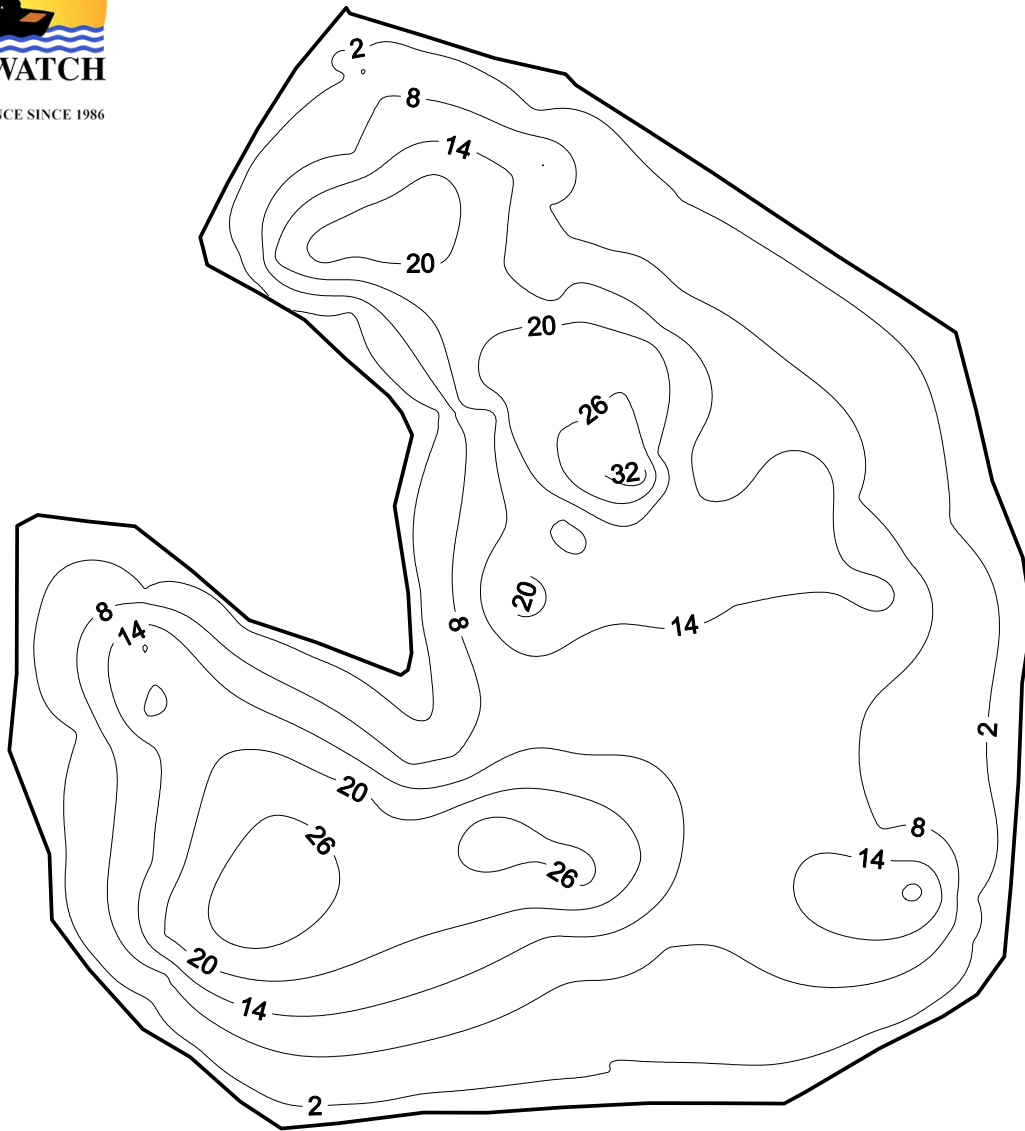

**Bear (Seminole County)
Florida LAKEWATCH Bathymetric Map**

Florida LAKEWATCH personnel created this map using differentially corrected global positioning equipment (GPS). Data were collected July 29, 1999. Scale and map contours are in feet and were generated using kriging technique in Surfer® software package (Golden CO). The center of the lake is located at Latitude 28°39'10" and Longitude 81°26'55". On this date, the lake surface area was calculated at 372 acres (151 hectares). This is only an approximate bathymetric map and should not be used for navigation.¹

¹Map revised with new gridding procedures 2/10/05.