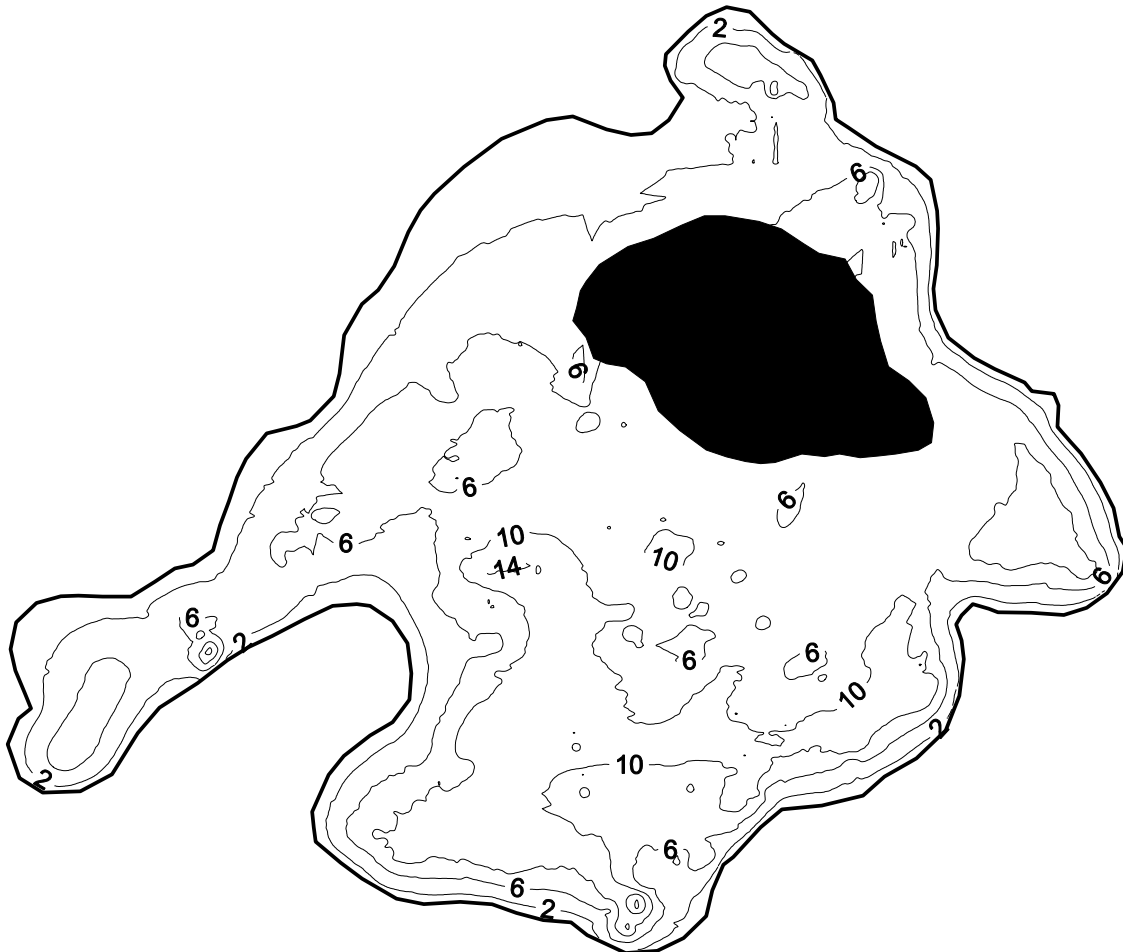

**West Crystal (Seminole County)
Florida LAKEWATCH Bathymetric Map**

Florida LAKEWATCH personnel created this map using differentially corrected global positioning equipment (GPS). Data were collected August 12, 2003. Map contours and map scale are in feet and were generated using kriging technique in Surfer® software package (Golden CO). The center of the lake is located at Latitude 28°45'41" and Longitude 81°19'45". On this date, the lake surface area was calculated at 137 acres (55 hectares). This is only an approximate bathymetric map and should not be used for navigation.