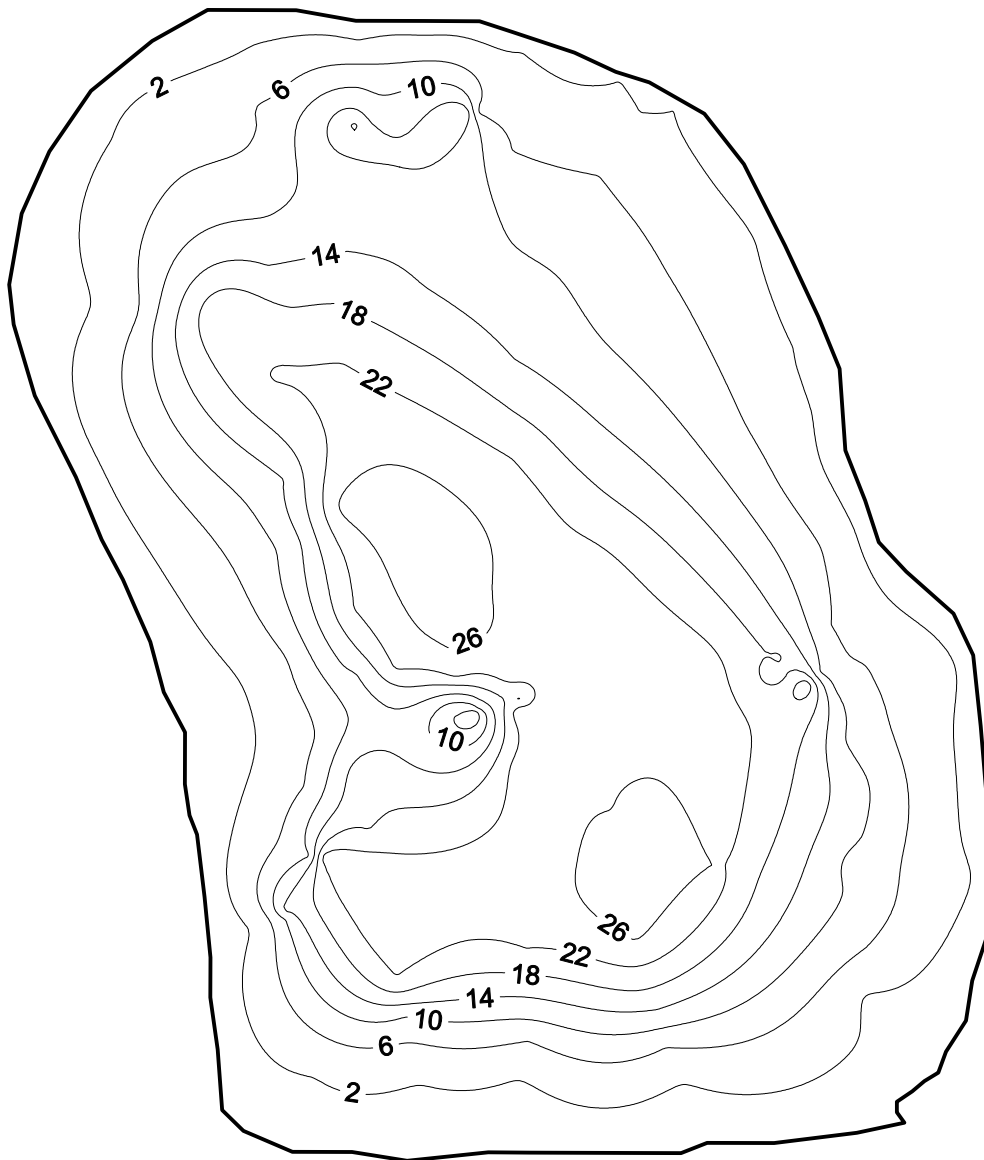

**Silver (Orange County)
Florida LAKEWATCH Bathymetric Map**

Florida LAKEWATCH personnel created this map using differentially corrected global positioning equipment (GPS). Data were collected September 27, 1996. Scale and map contours are in feet and were generated using kriging technique in Surfer® software package (Golden CO). The center of the lake is located at Latitude 28°34'42" and Longitude 81°23'46". On this date, the lake surface area was calculated at 85 acres (35 hectares). This is only an approximate bathymetric map and should not be used for navigation.¹

¹Map revised with new gridding procedures 2/10/05.