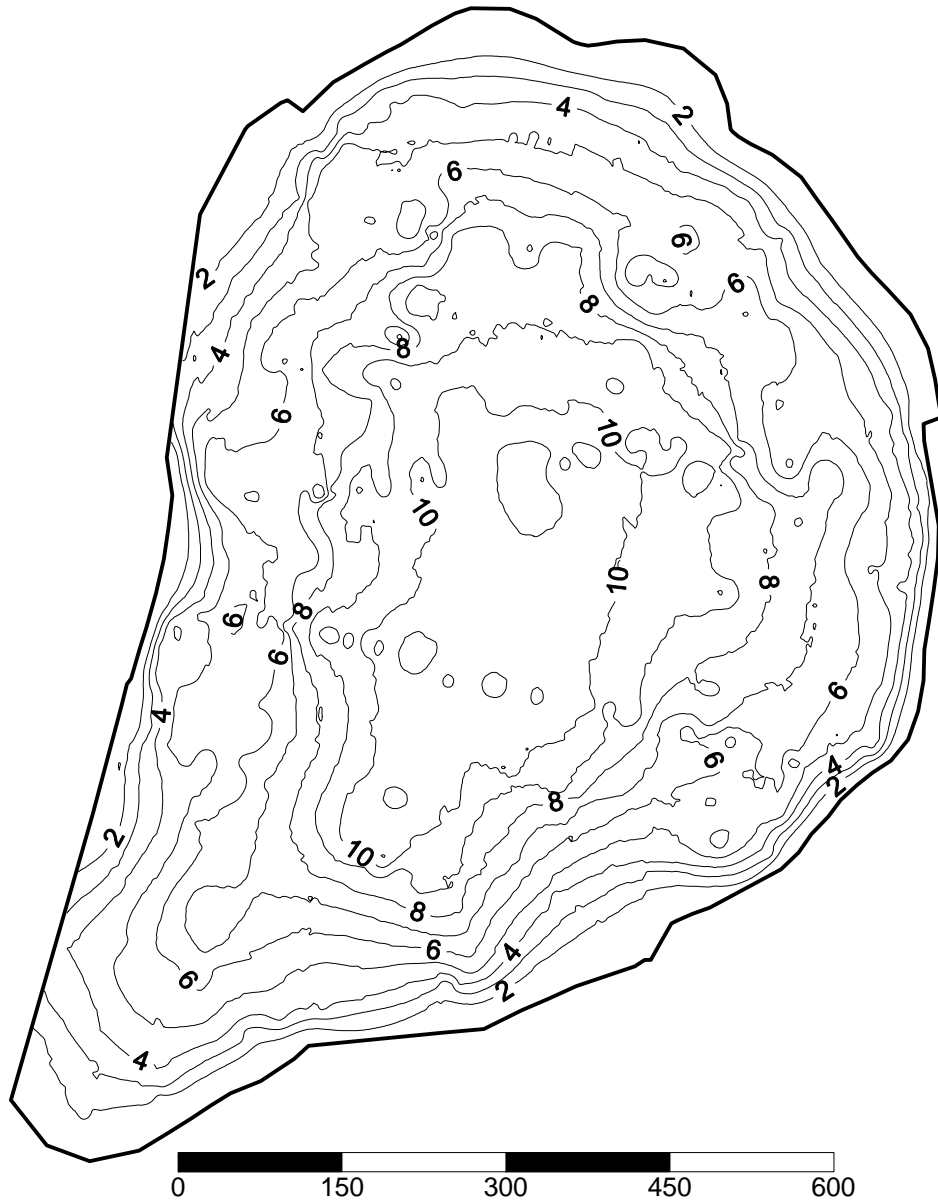

**Silver (Leon County)
Florida LAKEWATCH Bathymetric Map**

Florida LAKEWATCH personnel created this map using differentially corrected global positioning equipment (GPS). Data were collected June 5, 2001. Scale and map contours are in feet and were generated using kriging technique in Surfer® software package (Golden CO). The center of the lake is located at Latitude 30°24'11" and Longitude 84°24'21". On this date, the lake surface area was calculated at 13 acres (5 hectares). This is only an approximate bathymetric map and should not be used for navigation.¹

¹Map revised with new gridding procedures 2/10/05.