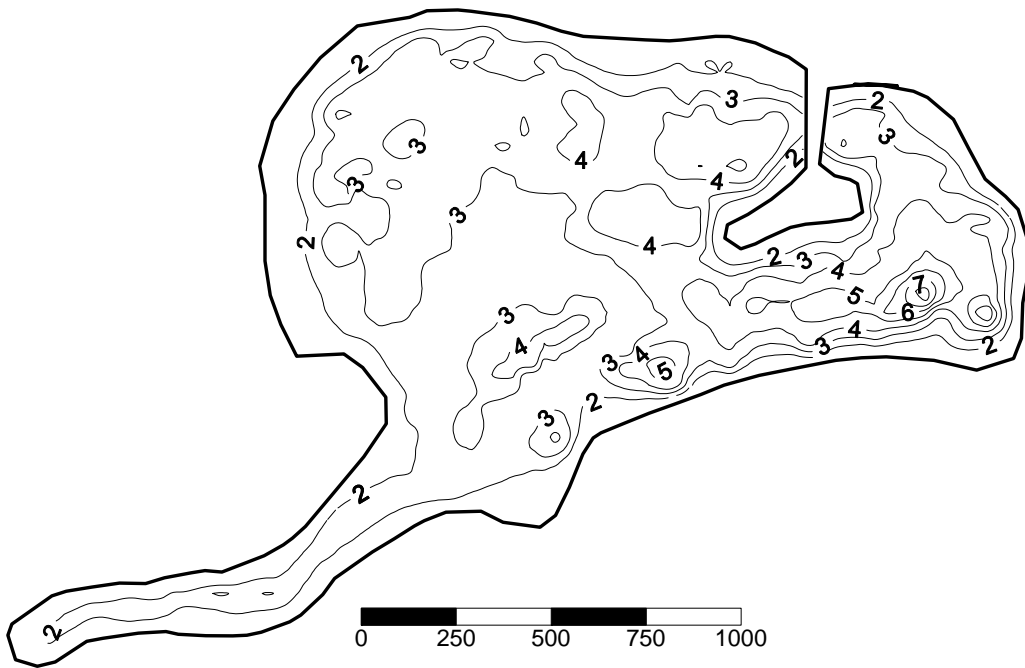

**Monkey Business (Leon County)  
Florida LAKEWATCH Bathymetric Map**

Florida LAKEWATCH personnel created this map using differentially corrected global positioning equipment (GPS). Data were collected June 21, 2000. Scale and map contours are in feet and were generated using kriging technique in Surfer® software package (Golden CO). The center of the lake is located at Latitude 30°36'21" and Longitude 84°13'58". On this date, the lake surface area was calculated at 44 acres (18 hectares). This is only an approximate bathymetric map and should not be used for navigation.<sup>1</sup>

<sup>1</sup>Map revised with new gridding procedures 2/10/05.