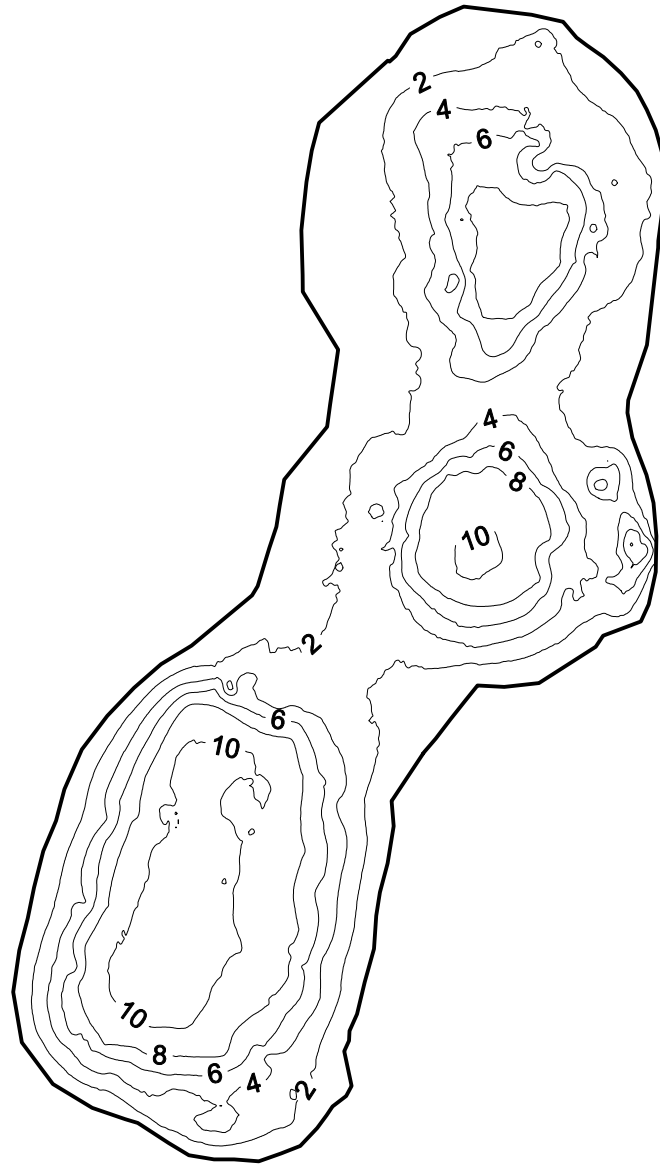

**Mirror (Lake County)  
Florida LAKEWATCH Bathymetric Map**

Florida LAKEWATCH personnel created this map using differentially corrected global positioning equipment (GPS). Data were collected September 19, 2003. Map contours and map scale are in feet and were generated using kriging technique in Surfer® software package (Golden CO). The center of the lake is located at Latitude 28°53'28" and Longitude 81°40'23". On this date, the lake surface area was calculated at 14 acres (5 hectares). This is only an approximate bathymetric map and should not be used for navigation.