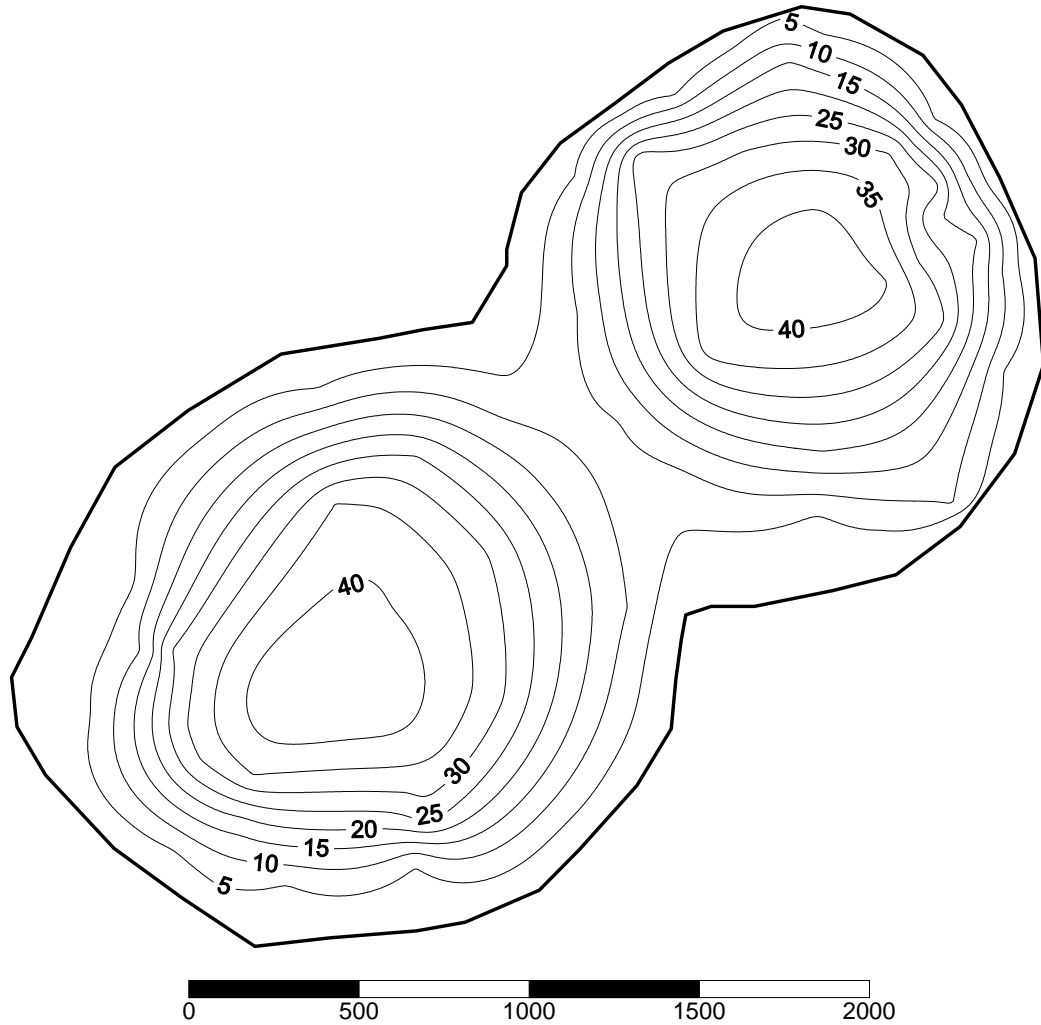

**Mirror (Highlands County)  
Florida LAKEWATCH Bathymetric Map**

Florida LAKEWATCH personnel created this map using differentially corrected global positioning equipment (GPS). Data were collected August 7, 1996. Scale and map contours are in feet and were generated using kriging technique in Surfer® software package (Golden CO). The center of the lake is located at Latitude 27°16'32" and Longitude 81°21'38". On this date, the lake surface area was calculated at 108 acres (44 hectares). This is only an approximate bathymetric map and should not be used for navigation.<sup>1</sup>

<sup>1</sup>Map revised with new gridding procedures 2/10/05.