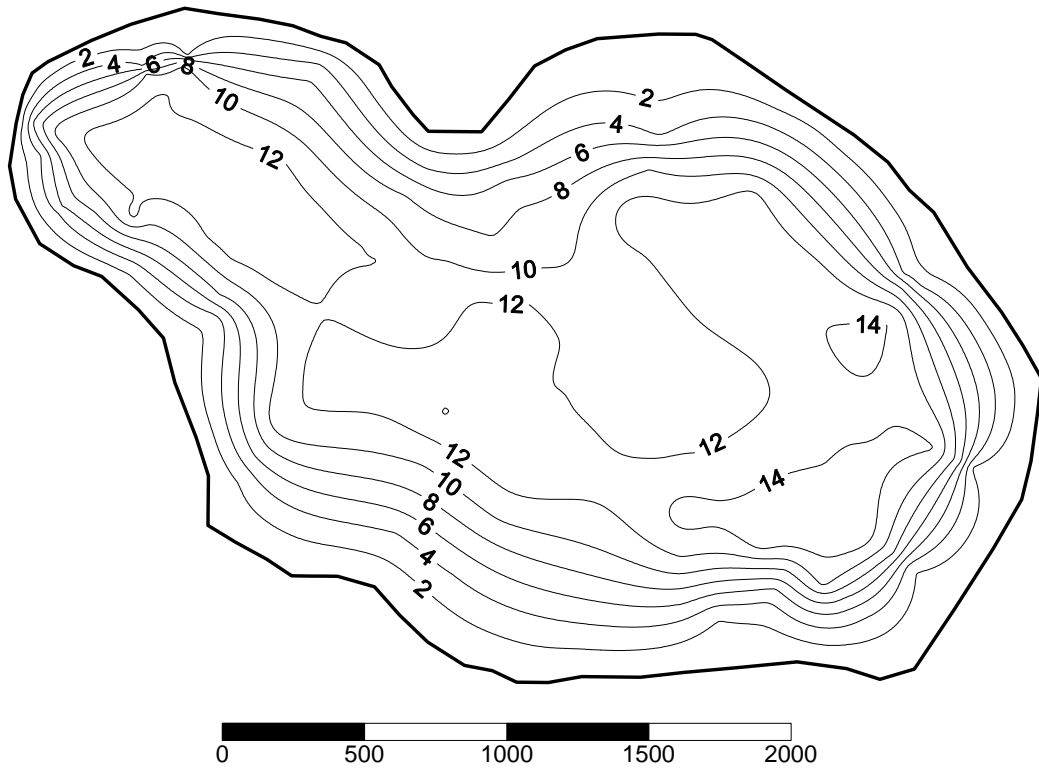

**McMeekin (Putnam County)
Florida LAKEWATCH Bathymetric Map**

Florida LAKEWATCH personnel created this map using differentially corrected global positioning equipment (GPS). Data were collected June 30, 1998. Scale and map contours are in feet and were generated using kriging technique in Surfer® software package (Golden CO). The center of the lake is located at Latitude 29°35'24" and Longitude 82°0'30". On this date, the lake surface area was calculated at 138 acres (56 hectares). This is only an approximate bathymetric map and should not be used for navigation.¹

¹Map revised with new gridding procedures 2/10/05.