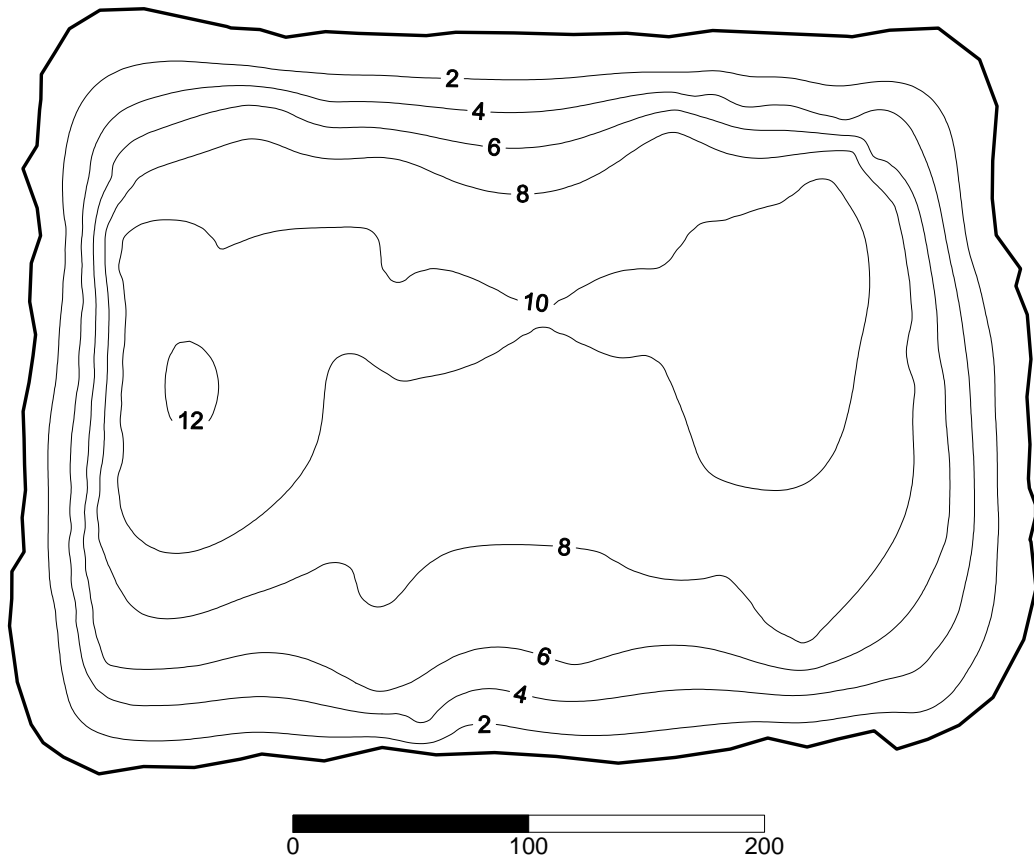

**Margaret (St. Lucie County)
Florida LAKEWATCH Bathymetric Map**

Florida LAKEWATCH personnel created this map using differentially corrected global positioning equipment (GPS). Data were collected July 11, 2001. Scale and map contours are in feet and were generated using kriging technique in Surfer® software package (Golden CO). The center of the lake is located at Latitude 27°32'58 and Longitude 80°24'18. On this date, the lake surface area was calculated at 3 acres (1 hectare). This is only an approximate bathymetric map and should not be used for navigation.