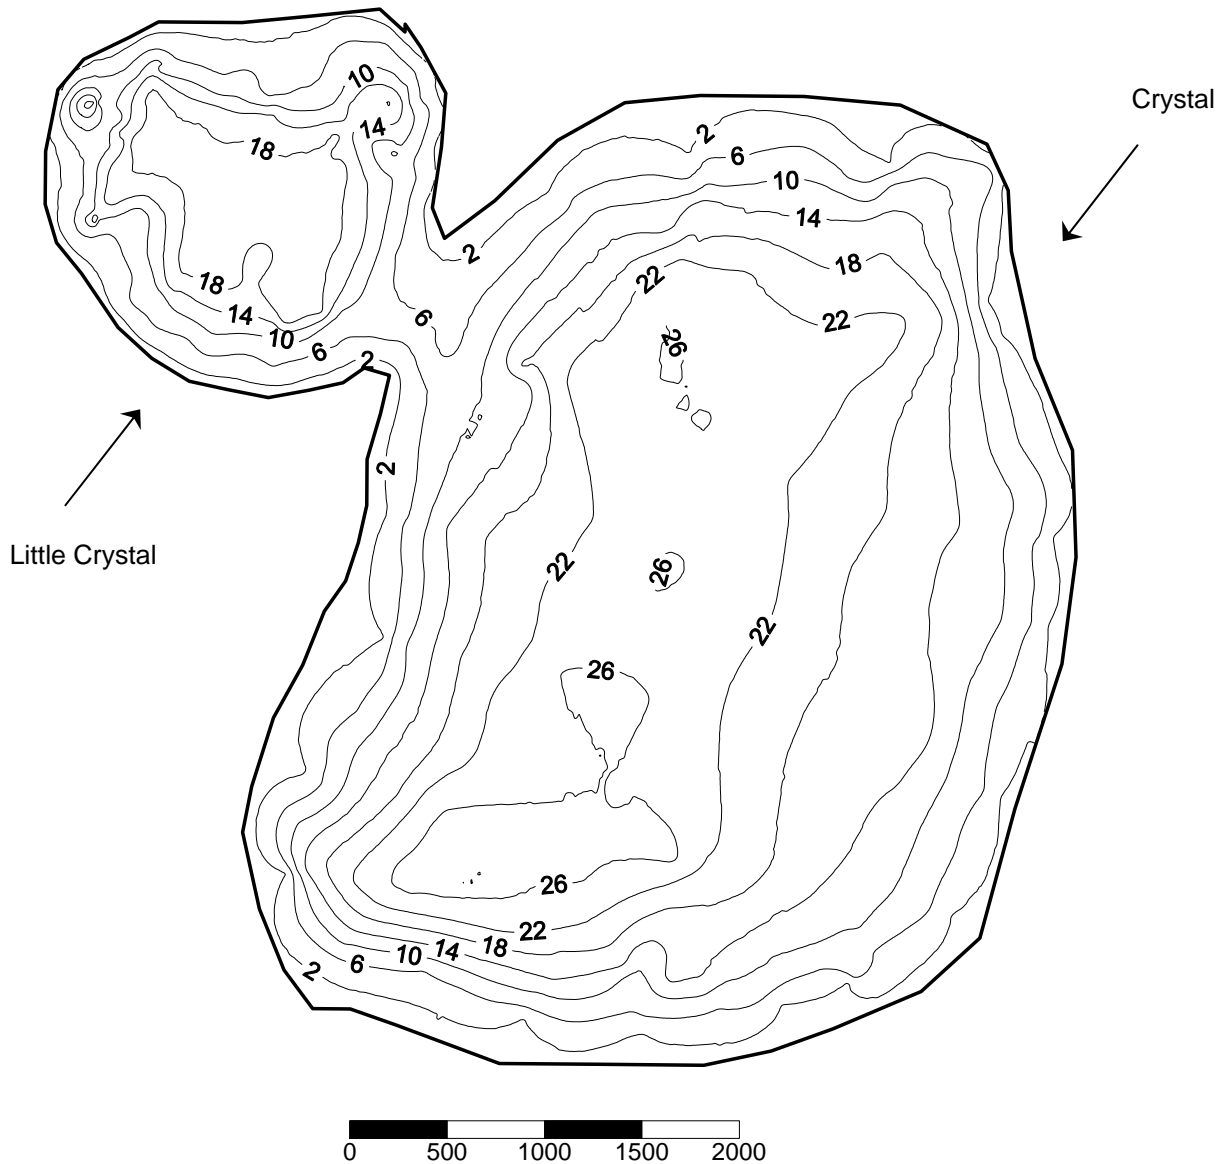

**Crystal & Little Crystal (Clay County)
Florida LAKEWATCH Bathymetric Map**

Florida LAKEWATCH personnel created this map using differentially corrected global positioning equipment (GPS). Data were collected July 2, 1998. Scale and map contours are in feet and were generated using kriging technique in Surfer® software package (Golden CO). The center of the lake is located at Latitude 29°49'23" and Longitude 82°2'32". On this date, the lake surface area was calculated at 450 acres (182 hectares). This is only an approximate bathymetric map and should not be used for navigation.¹

¹Map revised with new gridding procedures 2/10/05.