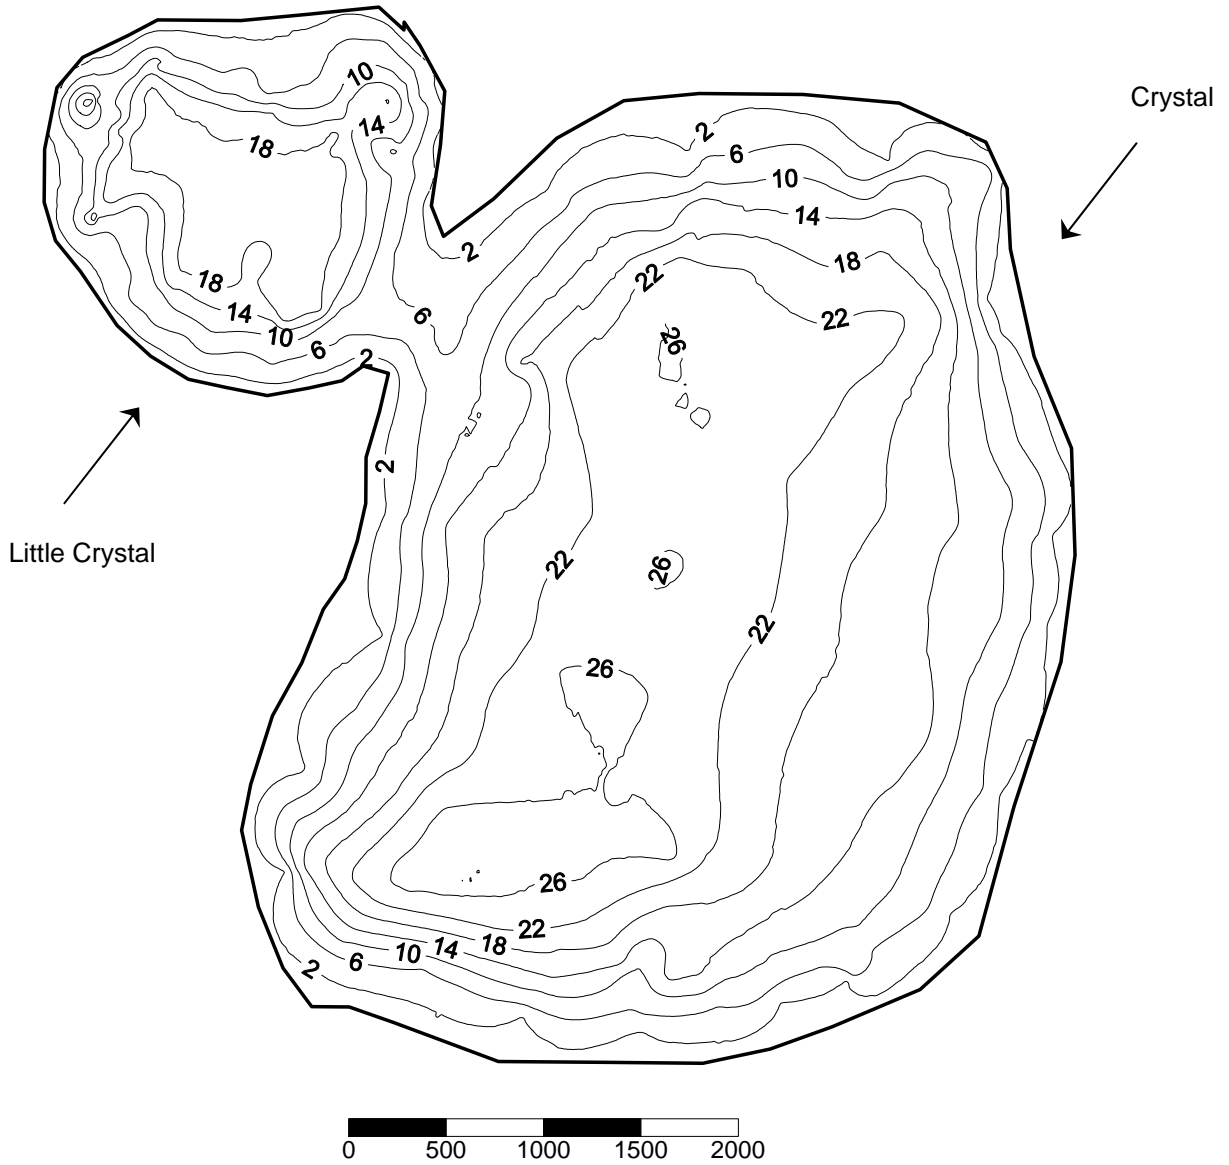

**Crystal & Little Crystal (Clay County)
Florida LAKEWATCH Bathymetric Map**

Florida LAKEWATCH personnel created this map using differentially corrected global positioning equipment (GPS). Data were collected July 2, 1998. Scale and map contours are in feet and were generated using kriging technique in Surfer® software package (Golden CO). The center of the lake is located at Latitude 29°49'23" and Longitude 82°2'32". On this date, the lake surface area was calculated at 450 acres (182 hectares). This is only an approximate bathymetric map and should not be used for navigation.¹

¹Map revised with new gridding procedures 2/10/05.