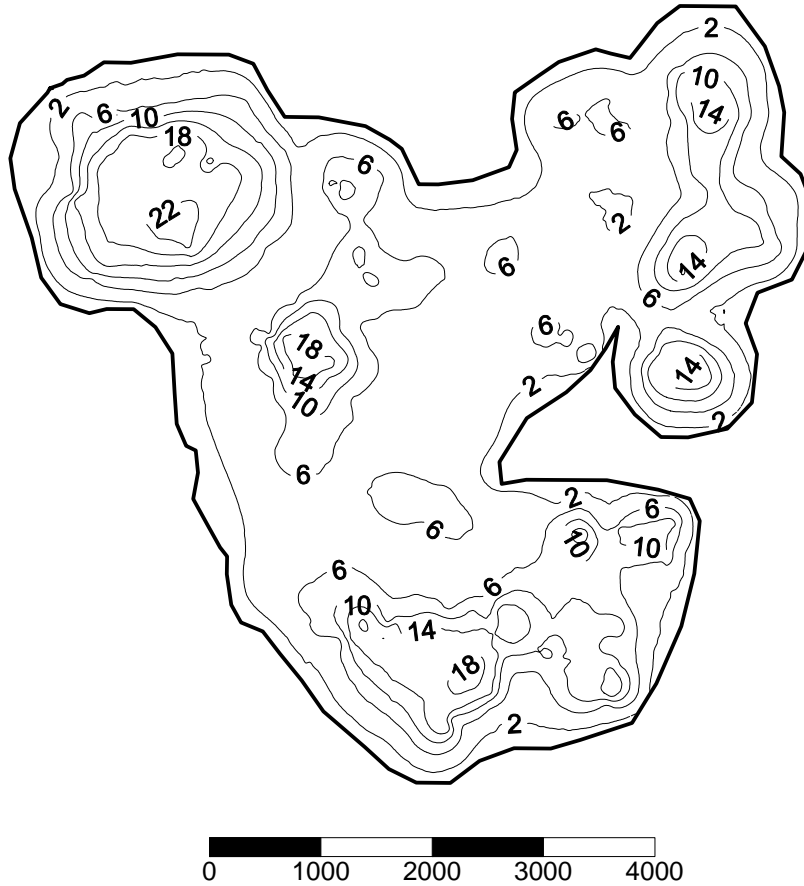

**Cowpen (Putnam County)
Florida LAKEWATCH Bathymetric Map**

Florida LAKEWATCH personnel created this map using differentially corrected global positioning equipment (GPS). Data were collected June 30, 1998. Scale and map contours are in feet and were generated using kriging technique in Surfer® software package (Golden CO). The center of the lake is located at Latitude 29°36'4" and Longitude 82°0'7". On this date, the lake surface area was calculated at 665 acres (269 hectares). This is only an approximate bathymetric map and should not be used for navigation.¹

¹Map revised with new gridding procedures 2/10/05.