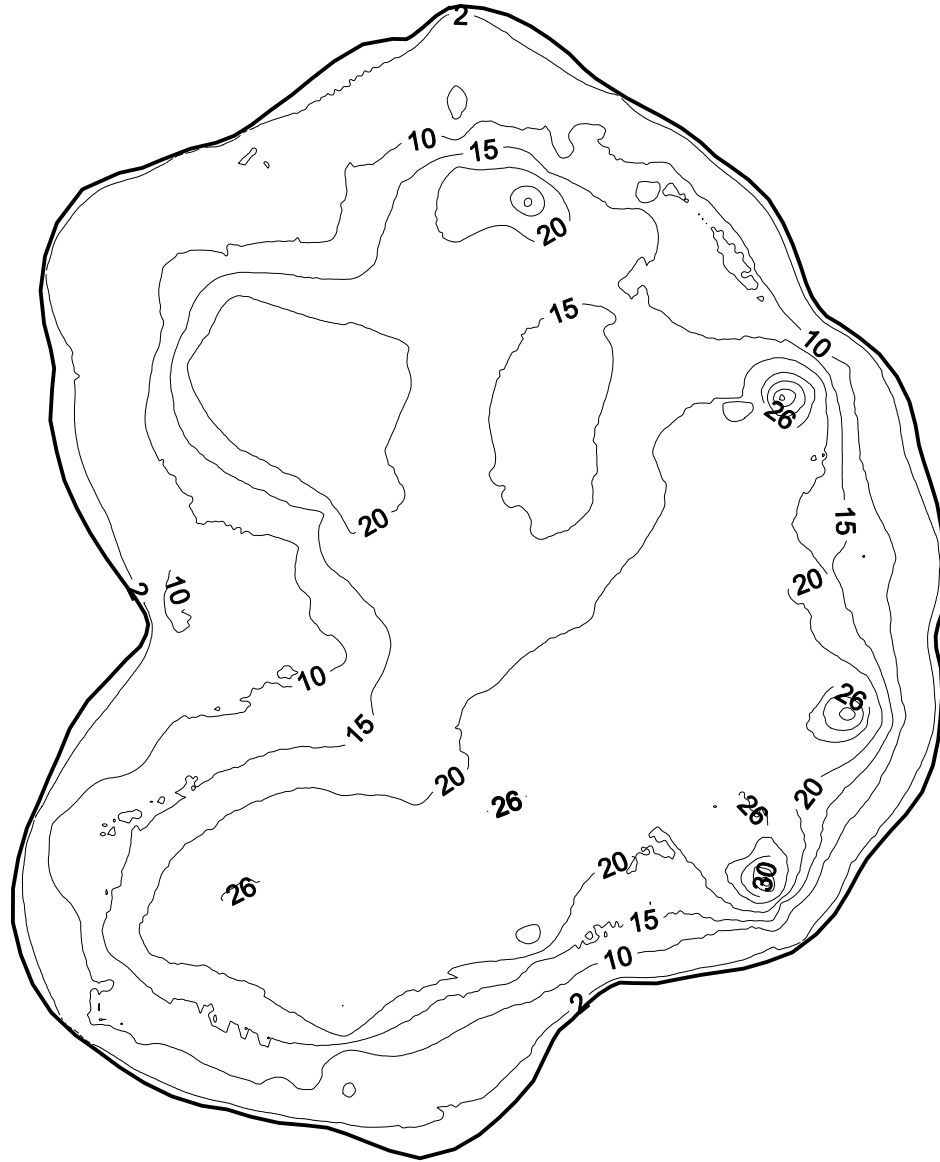

**Clear (Lake County)  
Florida LAKEWATCH Bathymetric Map**

Florida LAKEWATCH personnel created this map using differentially corrected global positioning equipment (GPS). Data were collected September 10, 2003. Map contours and map scale are in feet and were generated using kriging technique in Surfer® software package (Golden CO). The center of the lake is located at Latitude 28°52'30" and Longitude 81°39'15". On this date, the lake surface area was calculated at 52 acres (21 hectares). This is only an approximate bathymetric map and should not be used for navigation.